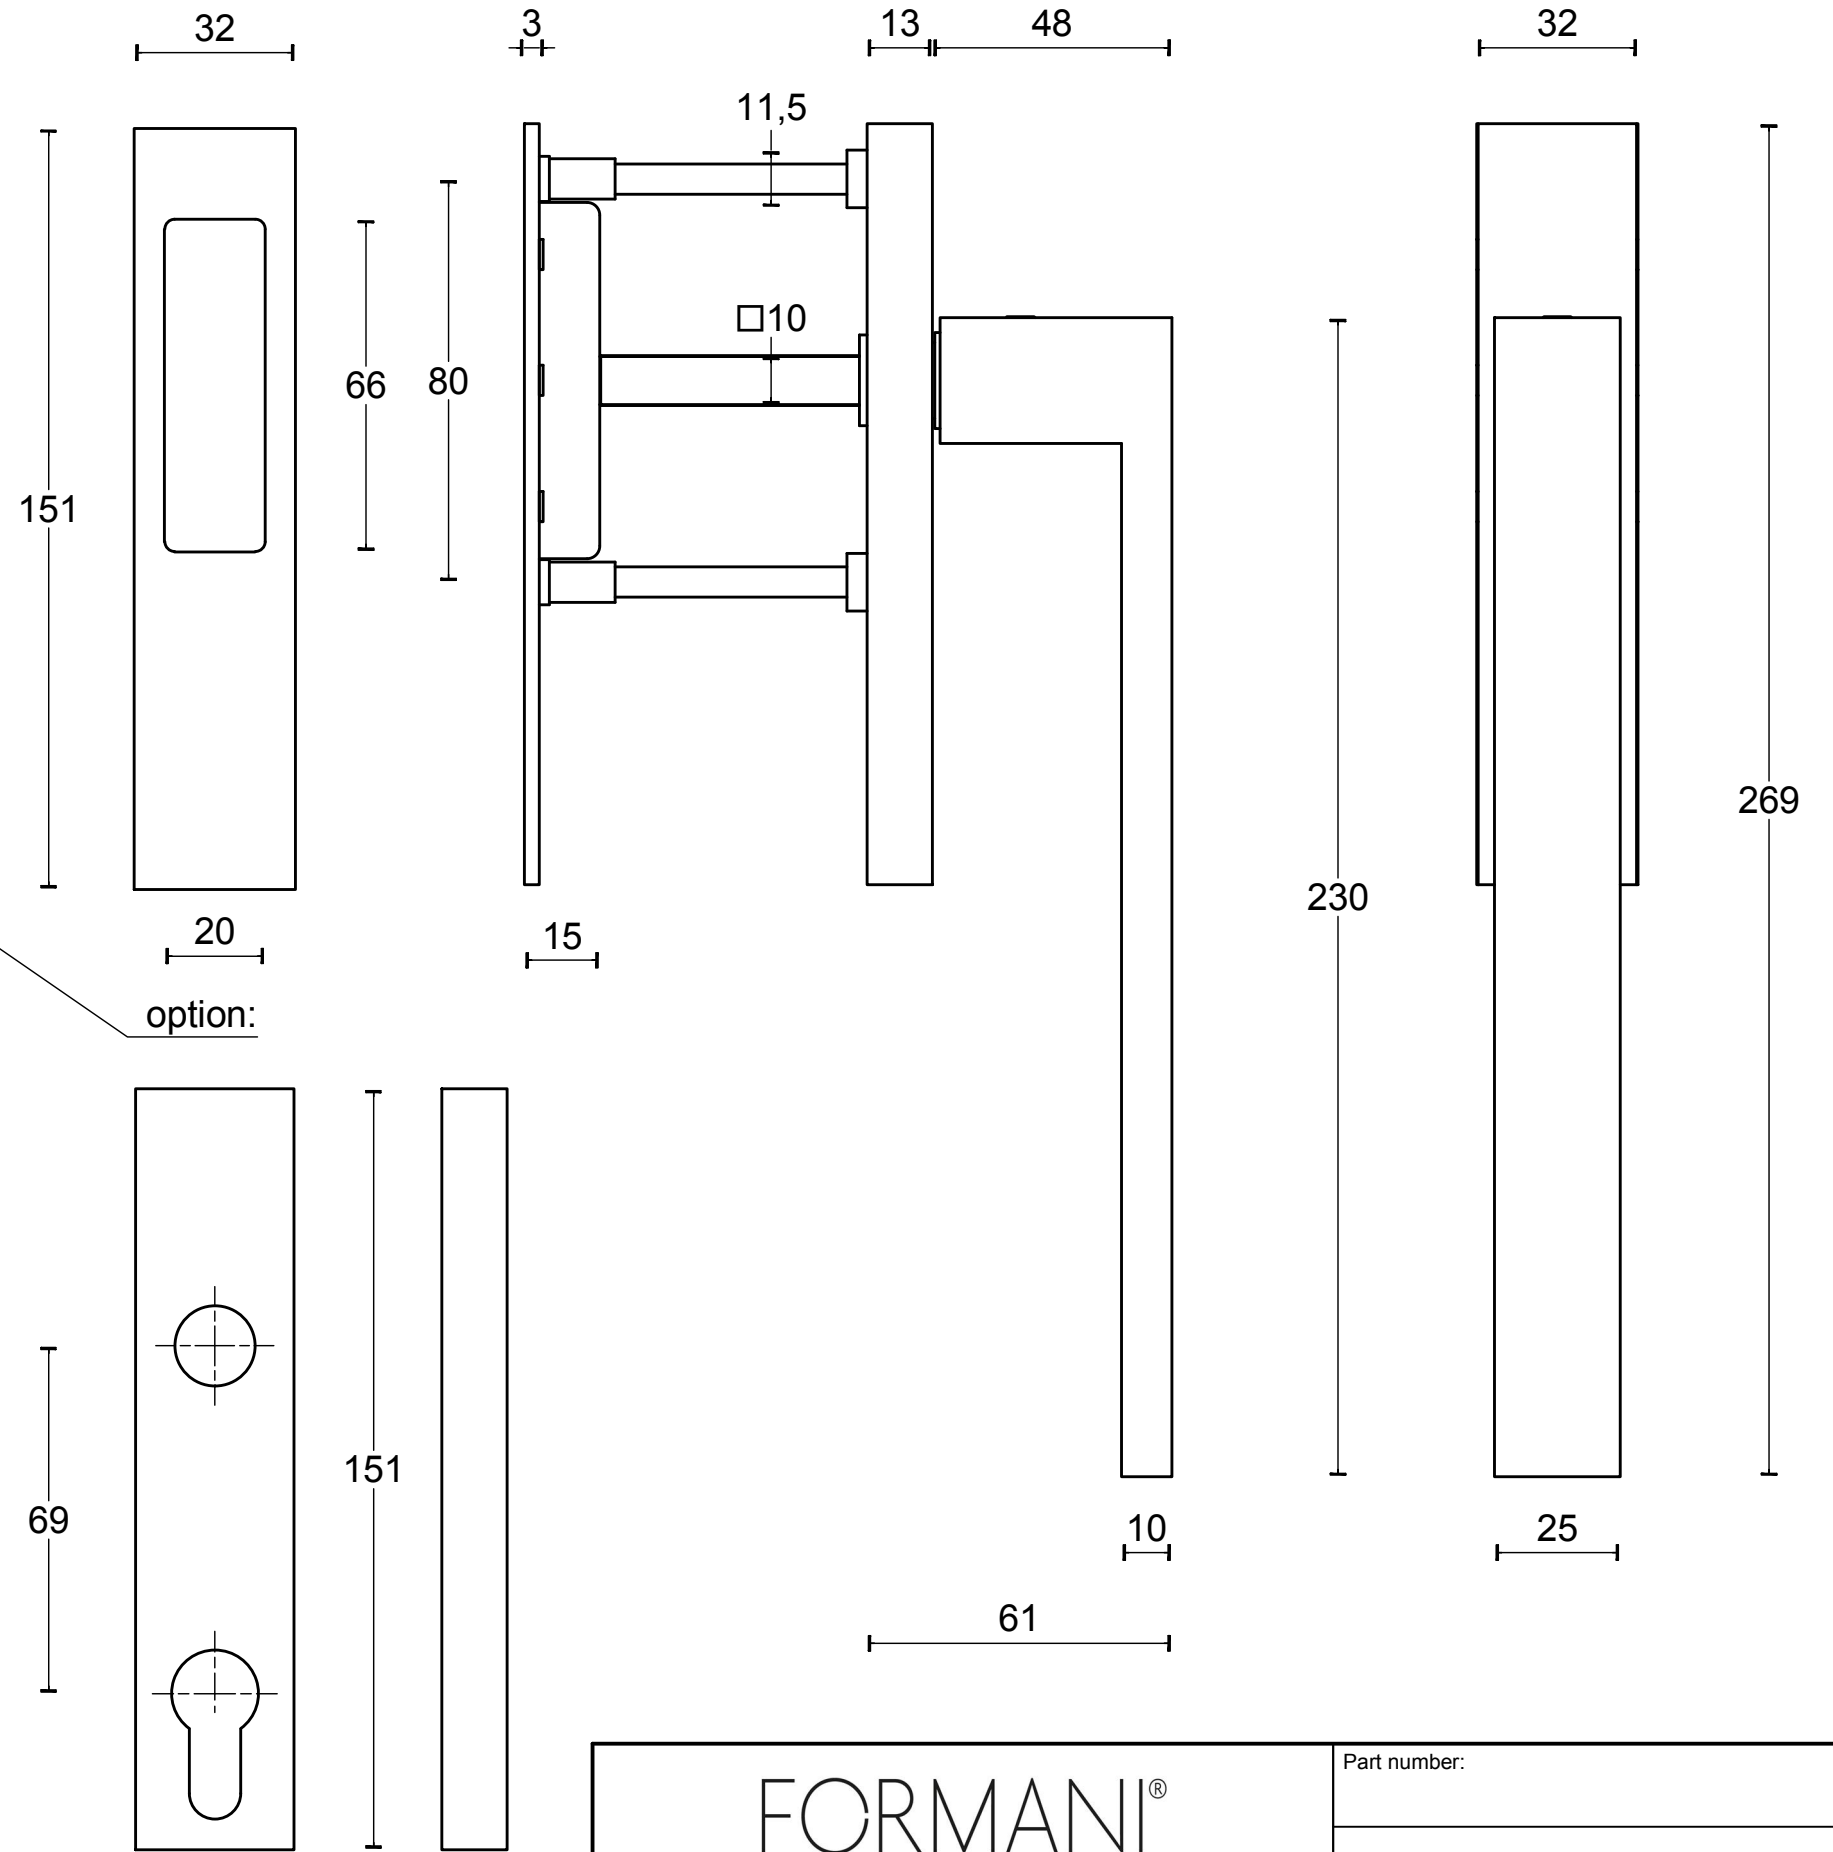

LSQ231

single solid internal lift-up
sliding door handle with
external flush pull
stainless steel

FORMANI®		Part number:	
		Description:	
Doc no.:	2501Z051 LSQ231 V02.dwg	LSQ231	Format: A3
Drawn by:	Christian Brimbois		
FORMANI HOLLAND B.V. EUROPALAAN 12 6199 AB MAASTRICHT-AIRPORT NL T +31 (0)43 308 90 00 INFO@FORMANI.COM FORMANI.COM			