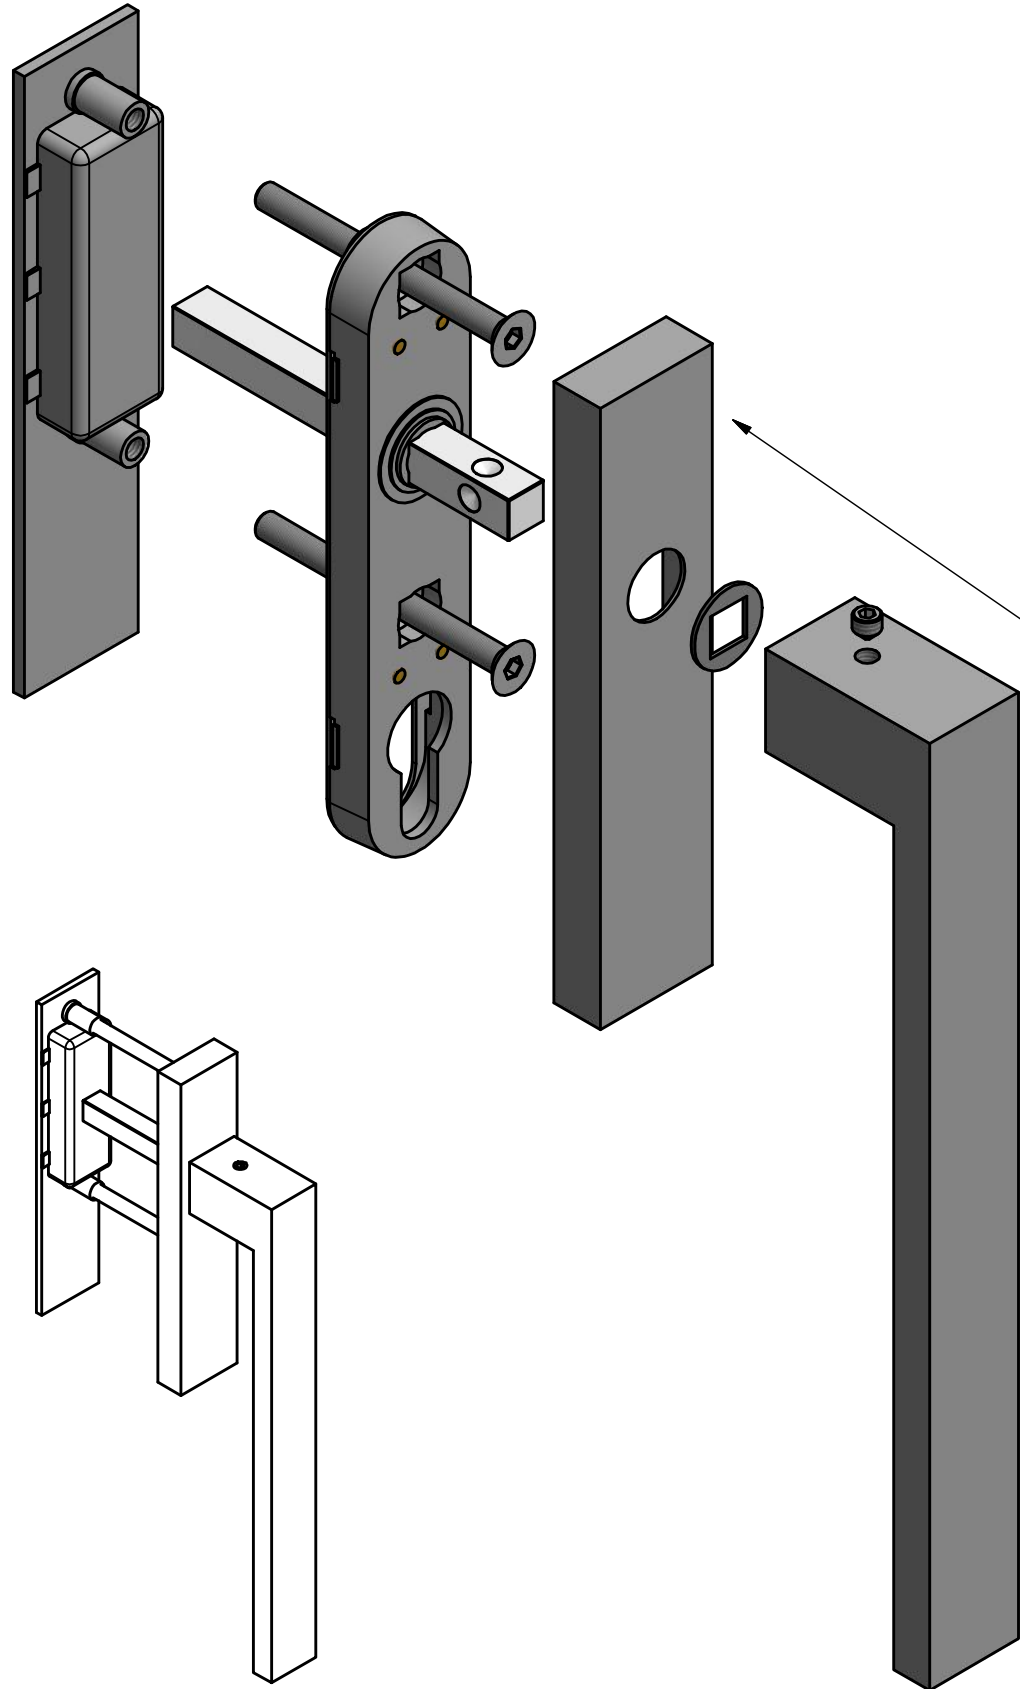

LSQ231

single solid internal lift-up
sliding door handle with
external flush pull
stainless steel

FORMANI®		Part number:	
		Description:	
Doc no.:	2501Z051 LSQ231 V02.dwg	LSQ231	Format: A3
Drawn by:	Christian Brimbois		
FORMANI HOLLAND B.V. EUROPALAAN 12 6199 AB MAASTRICHT-AIRPORT NL T +31 (0)43 308 90 00 INFO@FORMANI.COM FORMANI.COM			