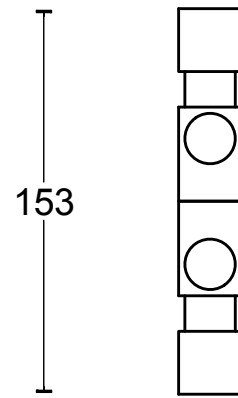

PB450

swivel towel bar
stainless steel AISI 316

FORMANI®		Part number:	
		Description:	
Doc no.:	2706A004 PB450 V02.dwg	PB450	Format:
Drawn by:	Christian Brimbois		Creation date:
FORMANI HOLLAND B.V. EUROPALAAN 12 6199 AB MAASTRICHT-AIRPORT NL T +31 (0)43 308 90 00 INFO@FORMANI.COM FORMANI.COM			

A3