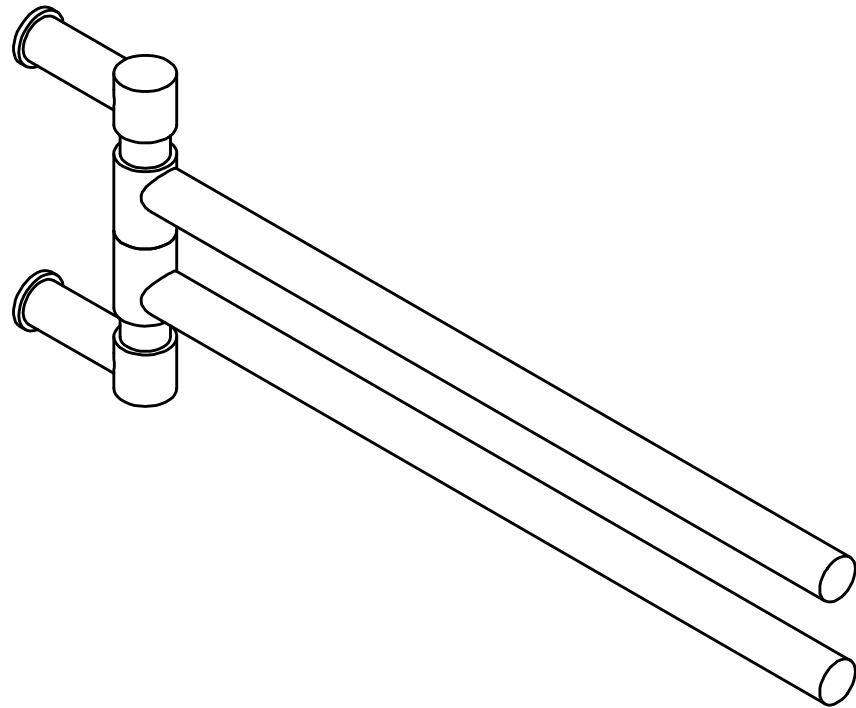

PB450

swivel towel bar
stainless steel AISI 316

FORMANI®		Part number:	
		Description:	
Doc no.:	2706A004 PB450 V02.dwg	PB450	Format:
Drawn by:	Christian Brimbois		Creation date:
FORMANI HOLLAND B.V. EUROPALAAN 12 6199 AB MAASTRICHT-AIRPORT NL T +31 (0)43 308 90 00 INFO@FORMANI.COM FORMANI.COM			