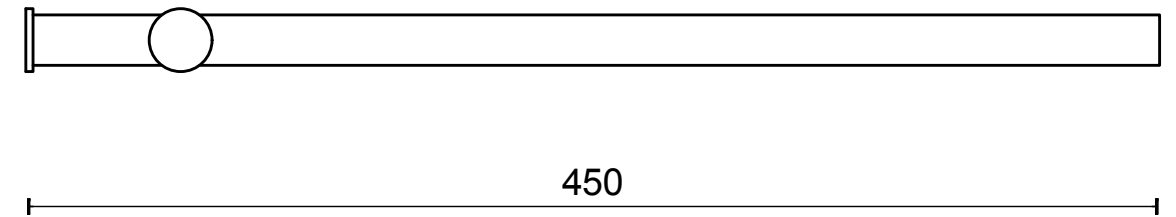

PB450

swivel towel bar
stainless steel AISI 316

FORMANI®		Part number:	
		Description:	
Doc no.:	2706A004 PB450 V02.dwg	PB450	Format:
Drawn by:	Christian Brimbois		Creation date:
FORMANI HOLLAND B.V. EUROPALAAN 12 6199 AB MAASTRICHT-AIRPORT NL T +31 (0)43 308 90 00 INFO@FORMANI.COM FORMANI.COM			