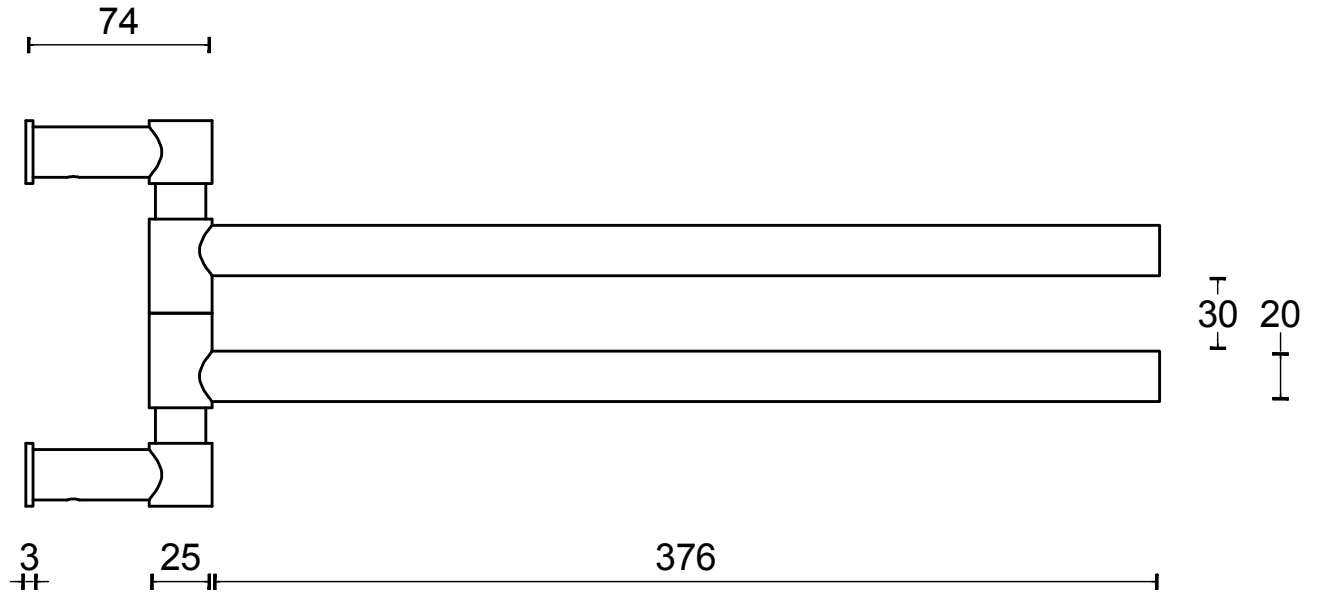

PB450

swivel towel bar
stainless steel AISI 316

FORMANI®		Part number:	
		Description:	
Doc no.:	2706A004 PB450 V02.dwg	PB450	Format:
Drawn by:	Christian Brimbois		Creation date:
FORMANI HOLLAND B.V. EUROPALAAN 12 6199 AB MAASTRICHT-AIRPORT NL T +31 (0)43 308 90 00 INFO@FORMANI.COM FORMANI.COM			