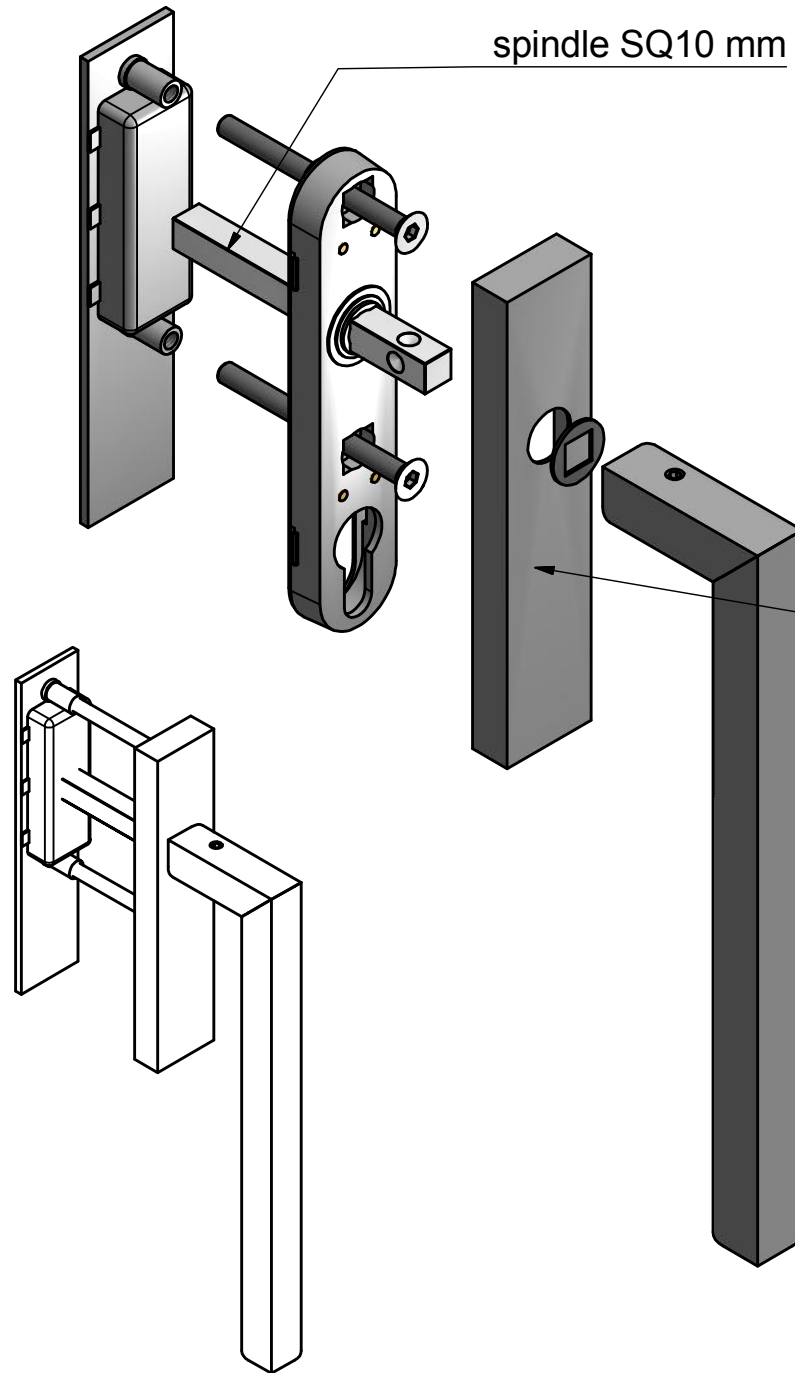

PB231

single solid internal lift-up
sliding door handle with
external flush pull
stainless steel

FORMANI®		Part number:	
		PB231	
Doc no.: 2701Z003 PB231 V01.dwg		Description:	
Drawn by: Christian		Creation date: 11-4-2012	
Format:		A3	
Formani Holland B.V. · Amerikalaan 55 · 6199 AE Maastricht Airport · tel: +31 (0)43 308 90 00 · www.formani.nl · info@formani.nl			