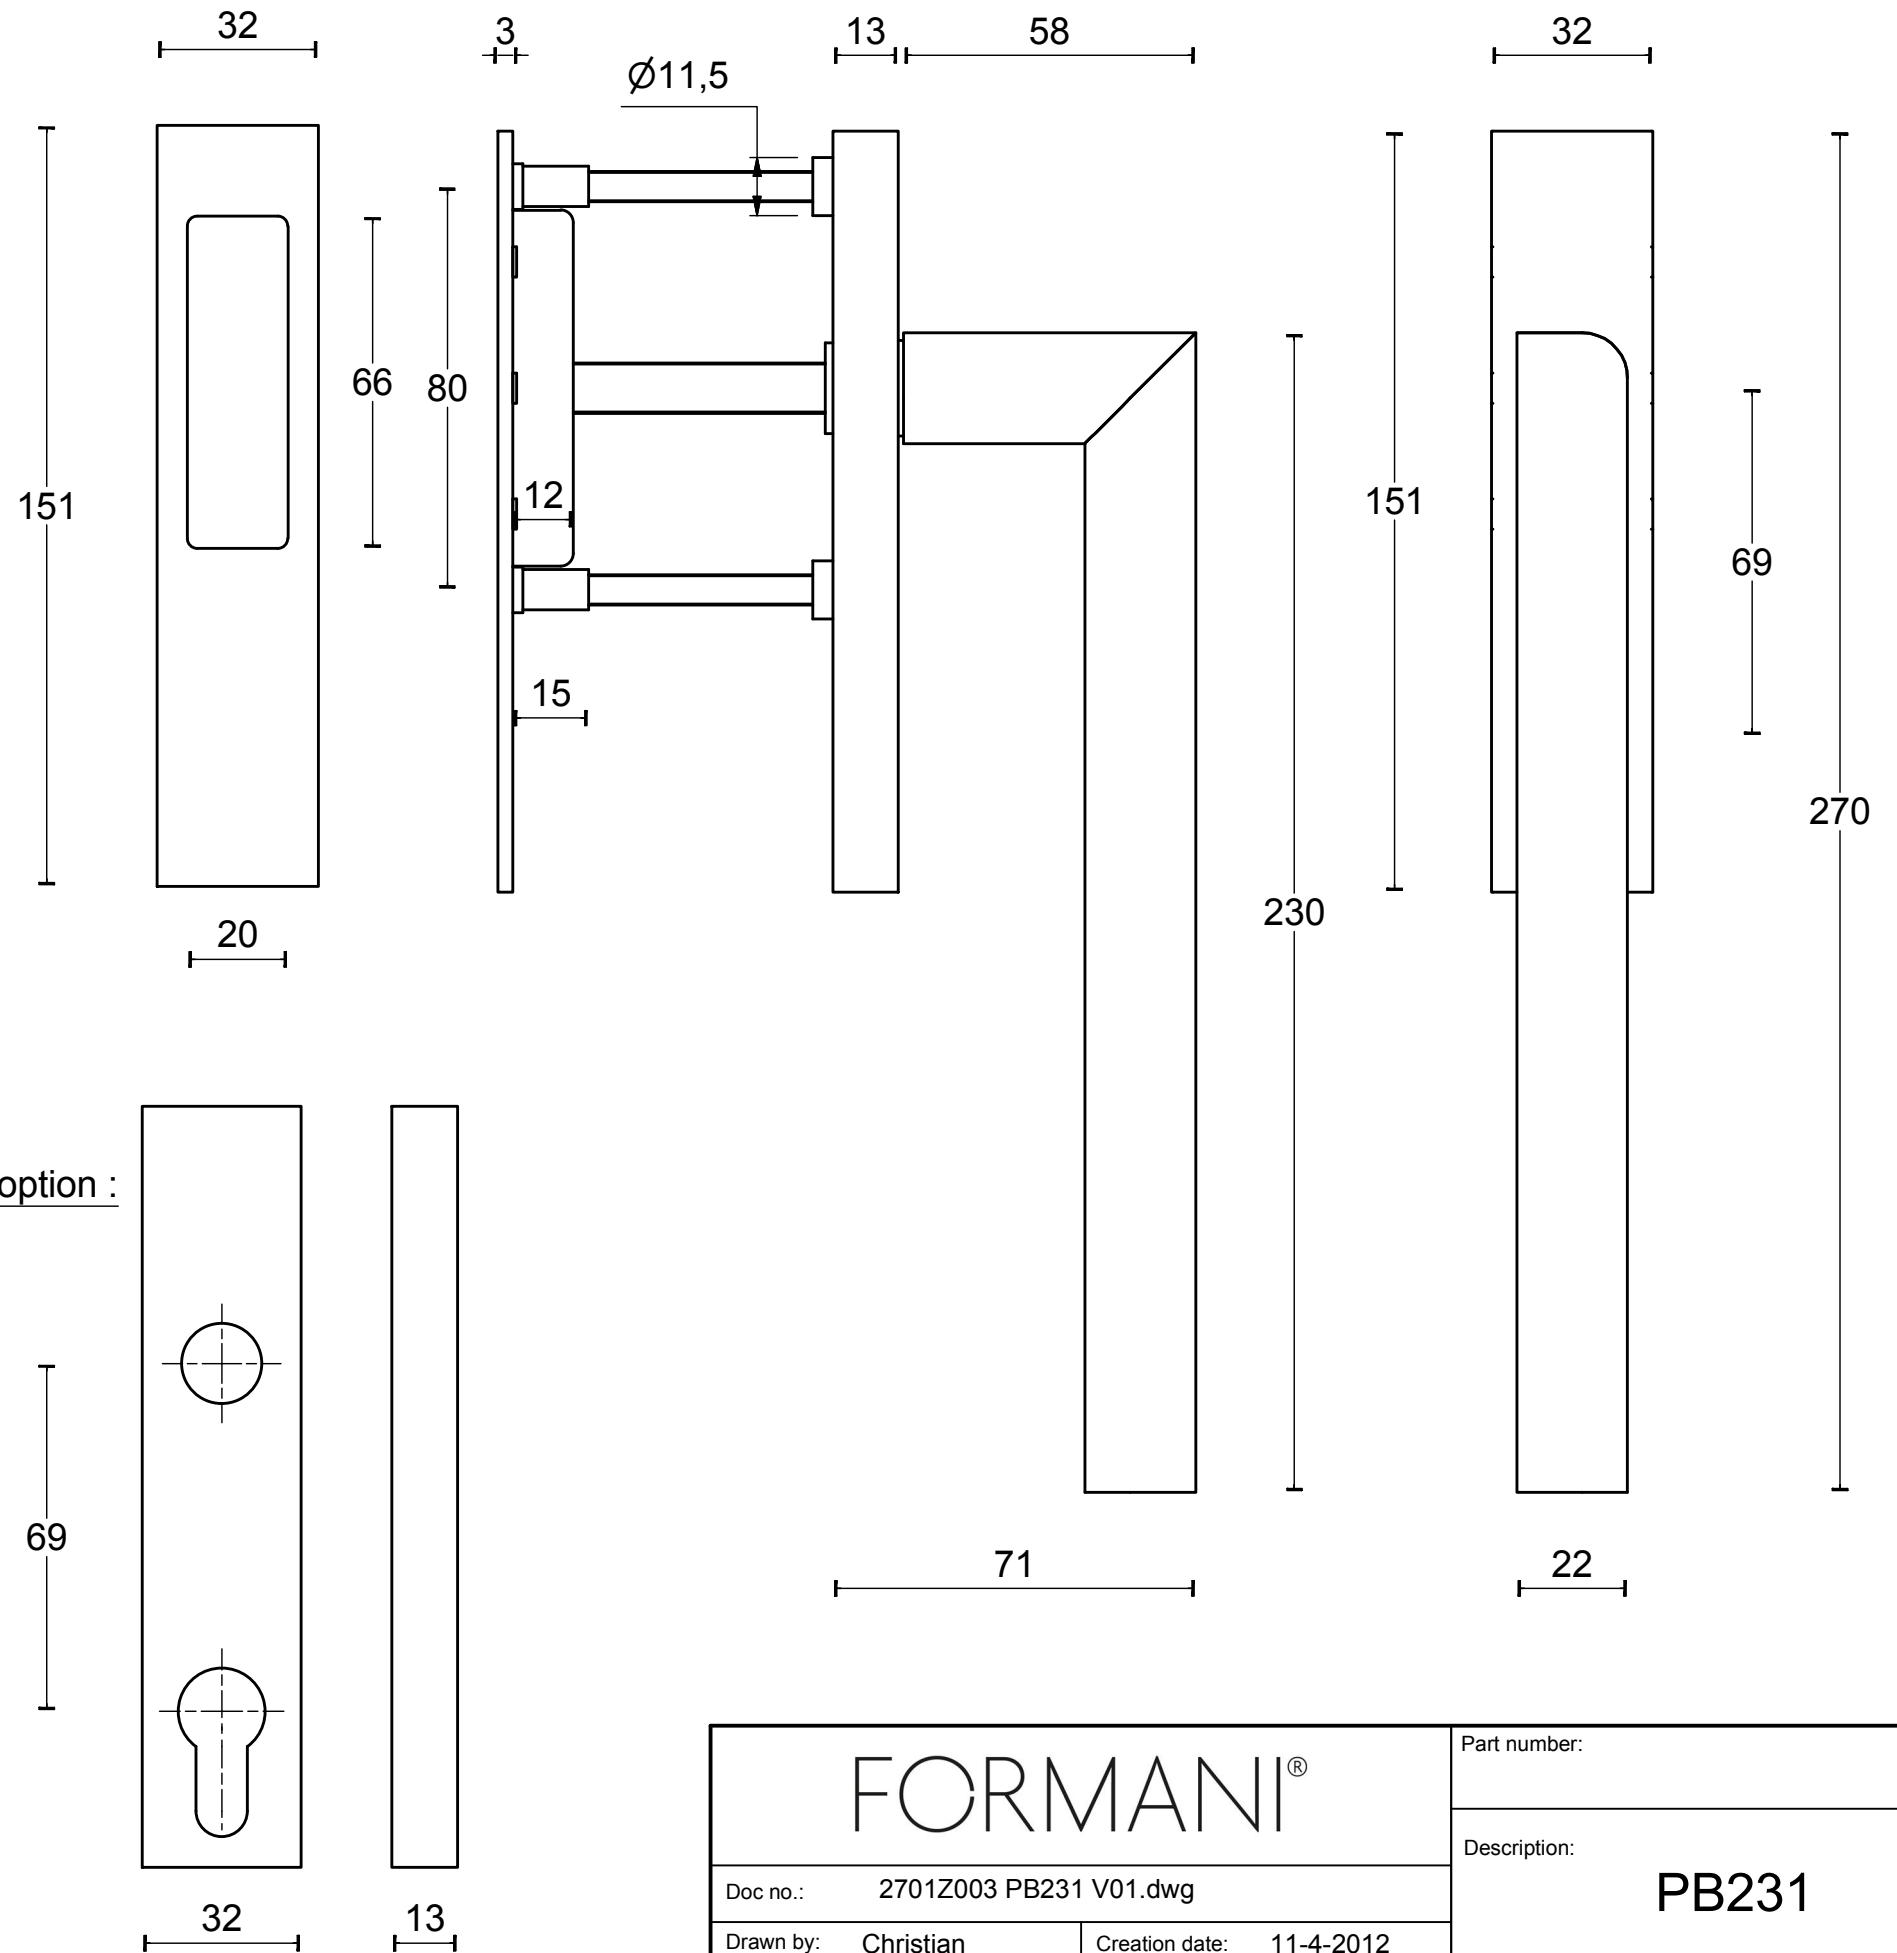

PB231

single solid internal lift-up
sliding door handle with
external flush pull
stainless steel

FORMANI®		Part number:	
		PB231	
Doc no.: 2701Z003 PB231 V01.dwg		Description:	
Drawn by: Christian		Creation date: 11-4-2012	
Format:		A3	
Formani Holland B.V. · Amerikalaan 55 · 6199 AE Maastricht Airport · tel: +31 (0)43 308 90 00 · www.formani.nl · info@formani.nl			