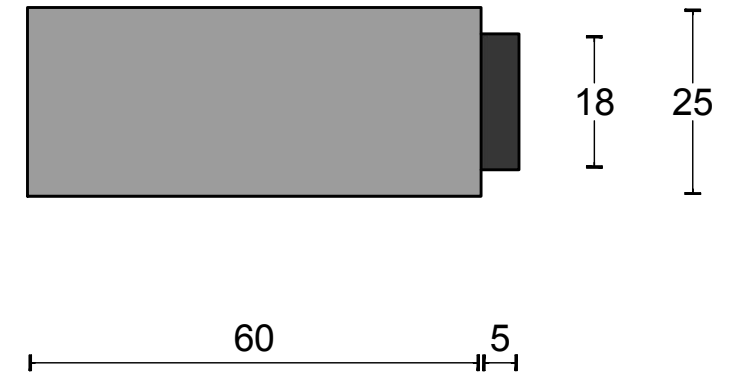

LSQ25

wall mounted door stop
stainless steel

FORMANI®		Part number:	
Doc no.: 2501Z031 LSQ25 V02.dwg		LSQ25	Format:
Drawn by: Christian Brimbois	Creation date: 20-5-2016		A3
FORMANI HOLLAND B.V. EUROPALAAN 12 6199 AB MAASTRICHT-AIRPORT NL T +31 (0)43 308 90 00 INFO@FORMANI.COM FORMANI.COM			