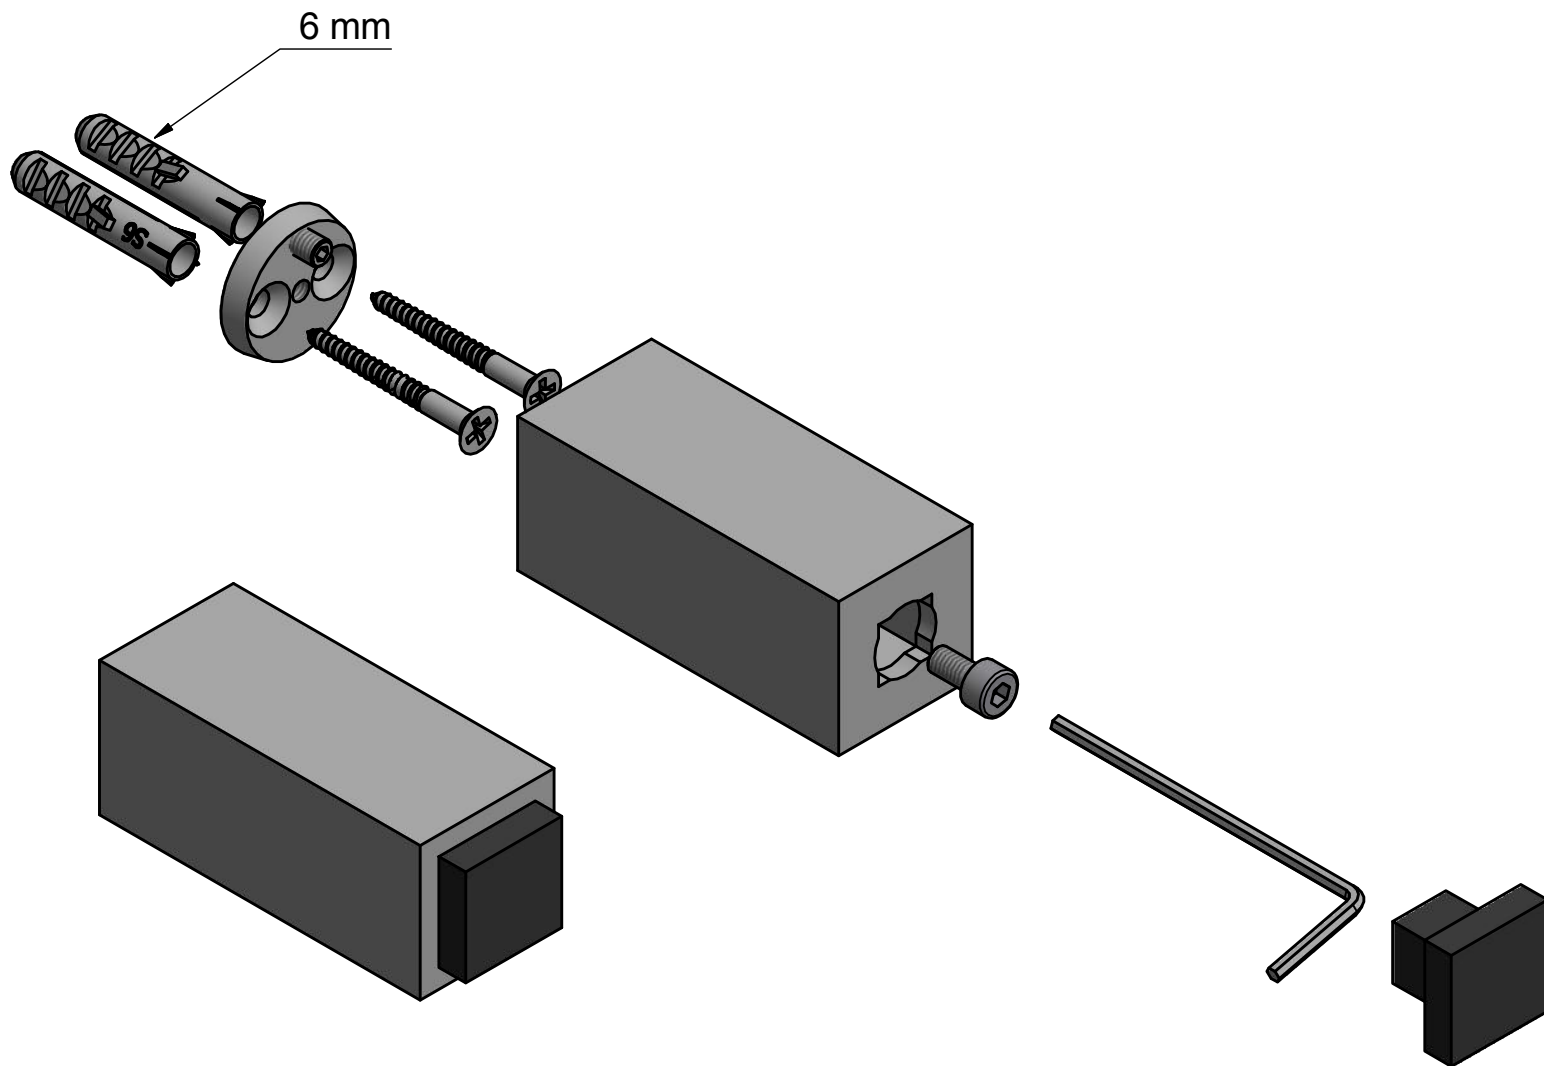

LSQ25

wall mounted door stop
stainless steel

FORMANI®		Part number:	
Doc no.: 2501Z031 LSQ25 V02.dwg		LSQ25	Format:
Drawn by: Christian Brimbois	Creation date: 20-5-2016		A3
FORMANI HOLLAND B.V. EUROPALAAN 12 6199 AB MAASTRICHT-AIRPORT NL T +31 (0)43 308 90 00 INFO@FORMANI.COM FORMANI.COM			