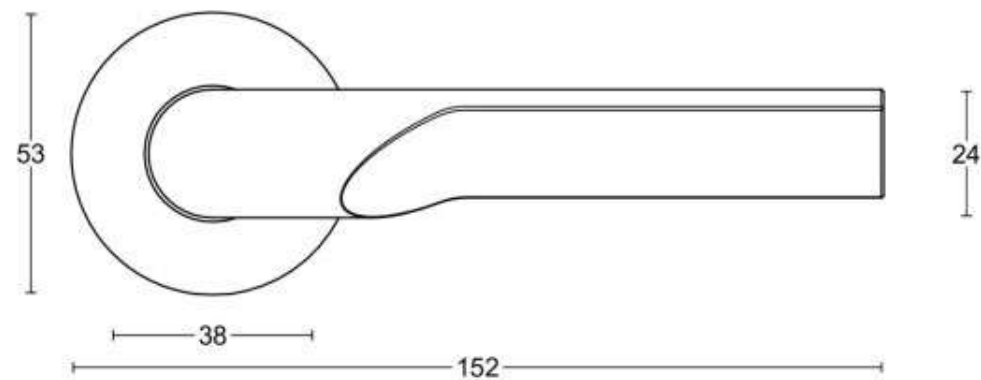

RIVIO GL101G

solid sprung lever handle attached
to rose with stainless steel sub-rose
stainless steel

	FORMANI HOLLAND B.V. EUROPALAAN 12 6155 AB MAAS TRICHT-AIRPORT NL T +31 (0)43 308 90 00 INFO@FORMANI.COM WWW.FORMANI.COM	Type :	RIVIO GL101G	Version:	V01
	Formani filename: 4101D002_GL101G_V01.dwg Drawn by: Semih Aslan Creation date: 31-8-2022	Description: solid sprung lever handle attached to rose with stainless steel sub-rose stainless steel		Format	A3