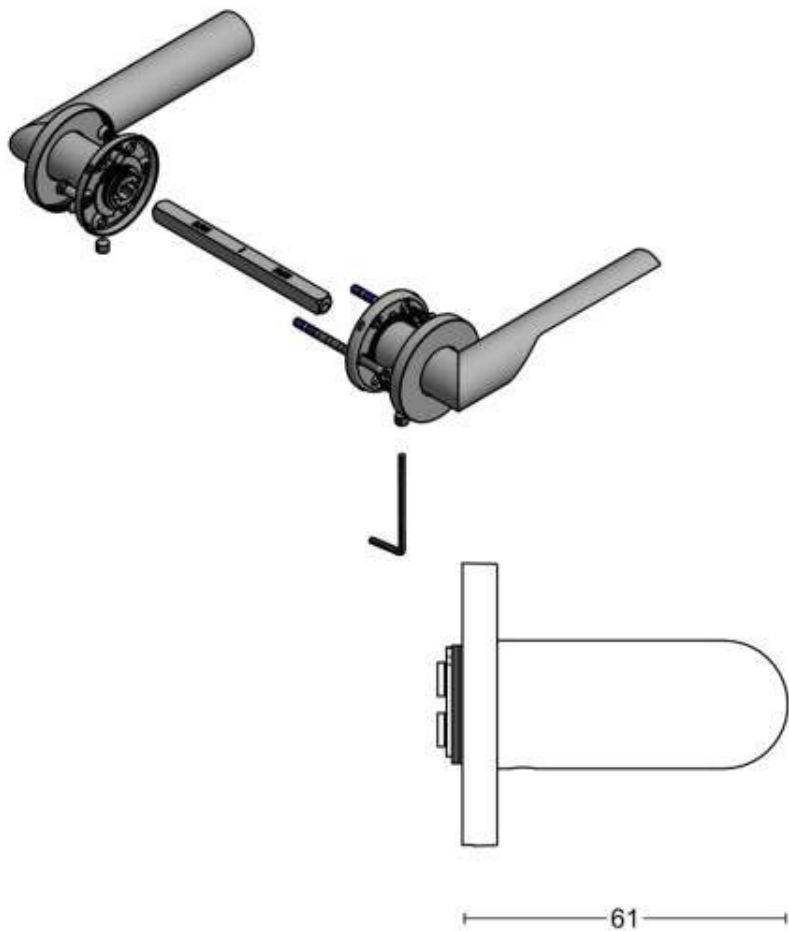

RIVIO GL101G

solid sprung lever handle attached
to rose with stainless steel sub-rose
stainless steel

	FORMANI HOLLAND B.V. EUROPALAAN 12 6155 AB MAAS TRICHT-AIRPORT NL T +31 (0)43 308 90 00 INFO@FORMANI.COM WWW.FORMANI.COM	Type :	RIVIO GL101G	Version:	V01
	Formani filename: 4101D002_GL101G_V01.dwg Drawn by: Semih Aslan Creation date: 31-8-2022	Description: solid sprung lever handle attached to rose with stainless steel sub-rose stainless steel		Format	A3