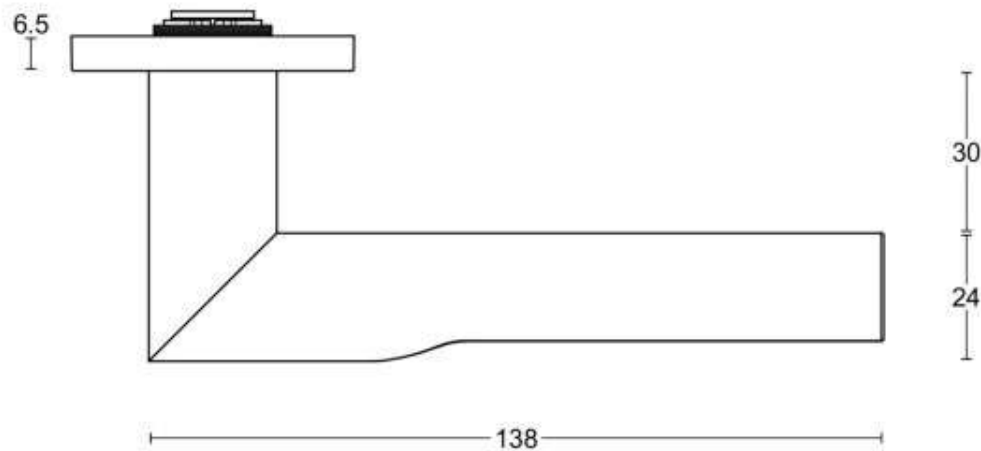

RIVIO GL101G

solid sprung lever handle attached
to rose with stainless steel sub-rose
stainless steel

	FORMANI HOLLAND B.V. EUROPALAAN 12 6155 AB MAAS TRICHT-AIRPORT NL T +31 (0)43 308 90 00 INFO@FORMANI.COM WWW.FORMANI.COM	Type :	RIVIO GL101G	Version:	V01
	Formani filename: 4101D002_GL101G_V01.dwg Drawn by: Semih Aslan Creation date: 31-8-2022	Description: solid sprung lever handle attached to rose with stainless steel sub-rose stainless steel		Format	A3