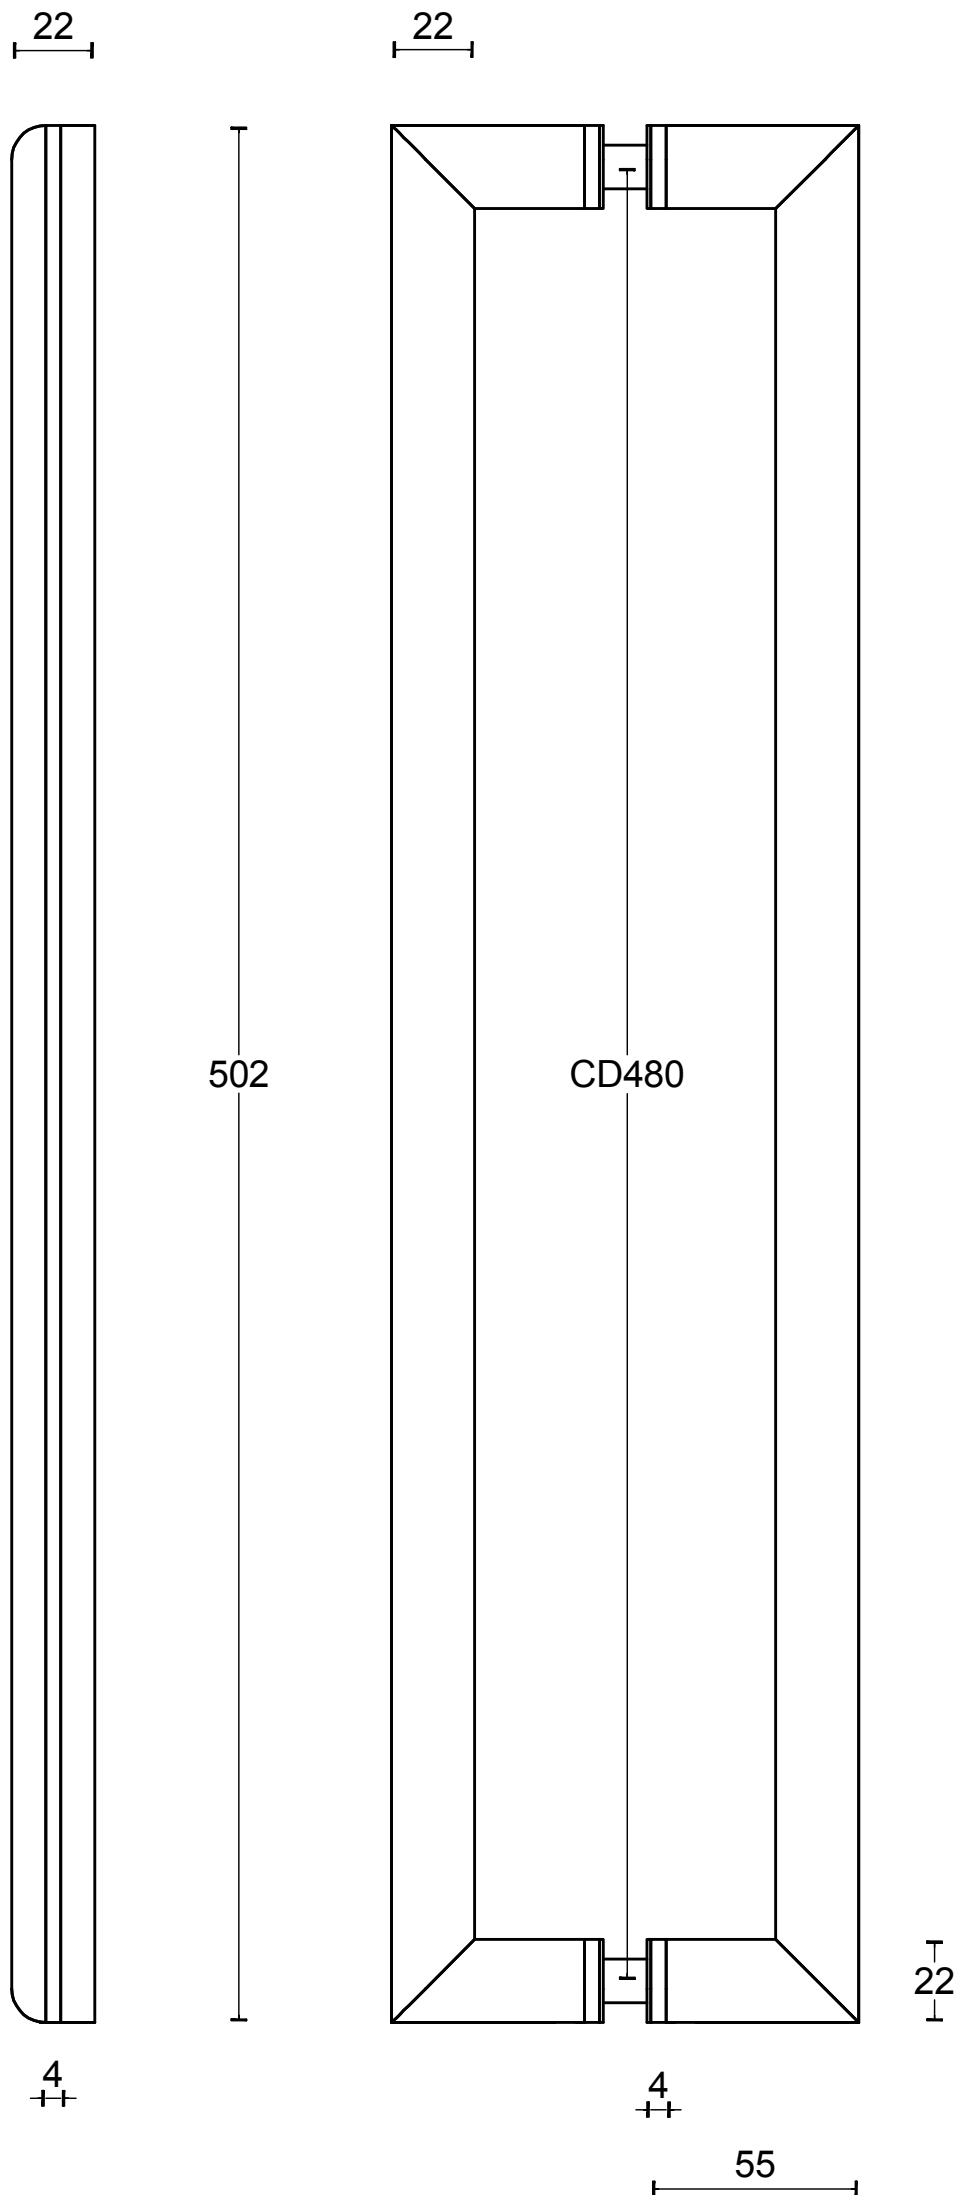

PB422 PA

solid pull handle
back-to-back
stainless steel/oak wood

		Part number:	
		Description:	
Doc no.:	2701G002 PB422 PA V02.dwg	PB422 PA	Format:
Drawn by:	Christian Brimbois		Creation date:
Formani Holland B.V. · Amerikalaan 55 · 6199 AE Maastricht Airport · tel: +31 (0)43 308 90 00 · www.formani.nl · info@formani.nl			