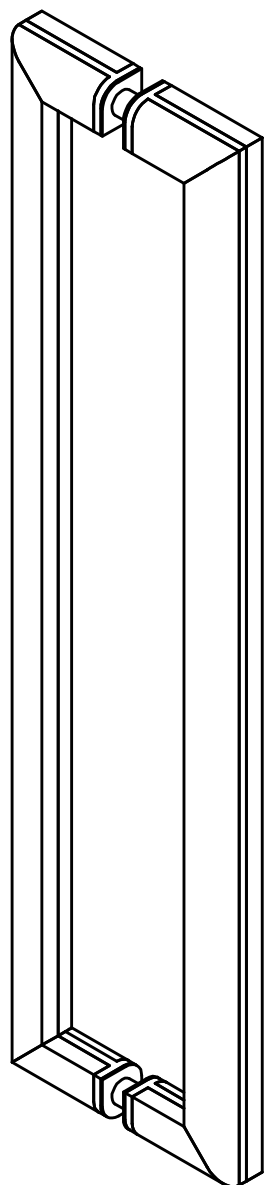

PB422 PA

solid pull handle
back-to-back
stainless steel/oak wood

		Part number:	
		Description:	
Doc no.:	2701G002 PB422 PA V02.dwg	PB422 PA	Format:
Drawn by:	Christian Brimbois		Creation date:
Formani Holland B.V. · Amerikalaan 55 · 6199 AE Maastricht Airport · tel: +31 (0)43 308 90 00 · www.formani.nl · info@formani.nl			