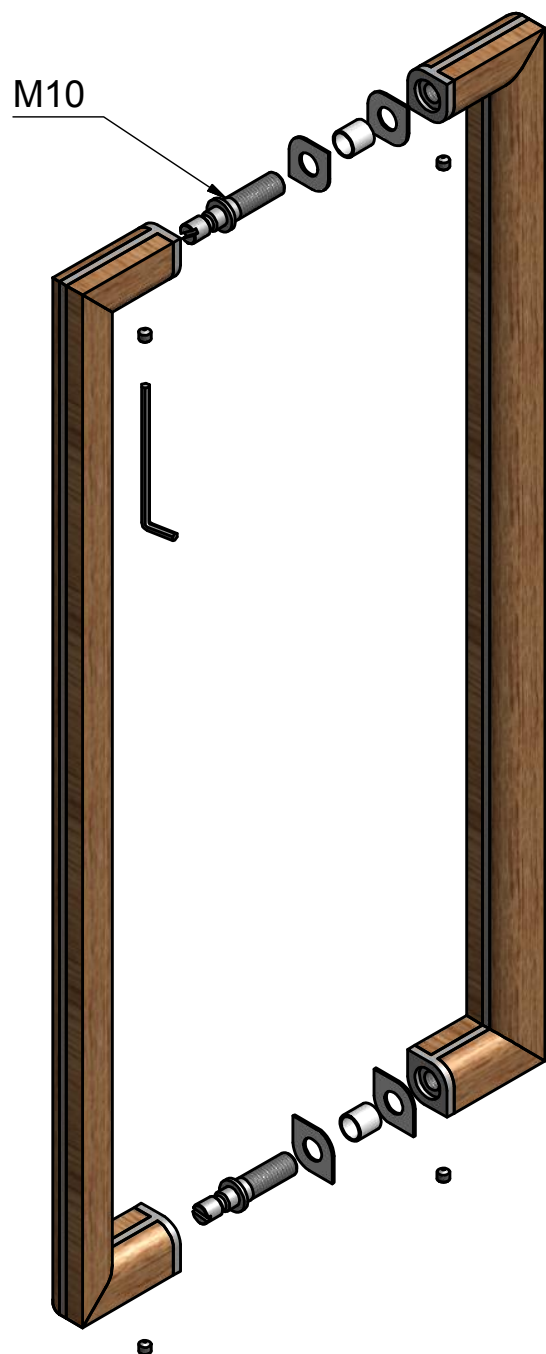

PB422 PA

solid pull handle
back-to-back
stainless steel/oak wood

		Part number:	
		Description:	
Doc no.:	2701G002 PB422 PA V02.dwg	PB422 PA	Format:
Drawn by:	Christian Brimbois		Creation date:
Formani Holland B.V. · Amerikalaan 55 · 6199 AE Maastricht Airport · tel: +31 (0)43 308 90 00 · www.formani.nl · info@formani.nl			