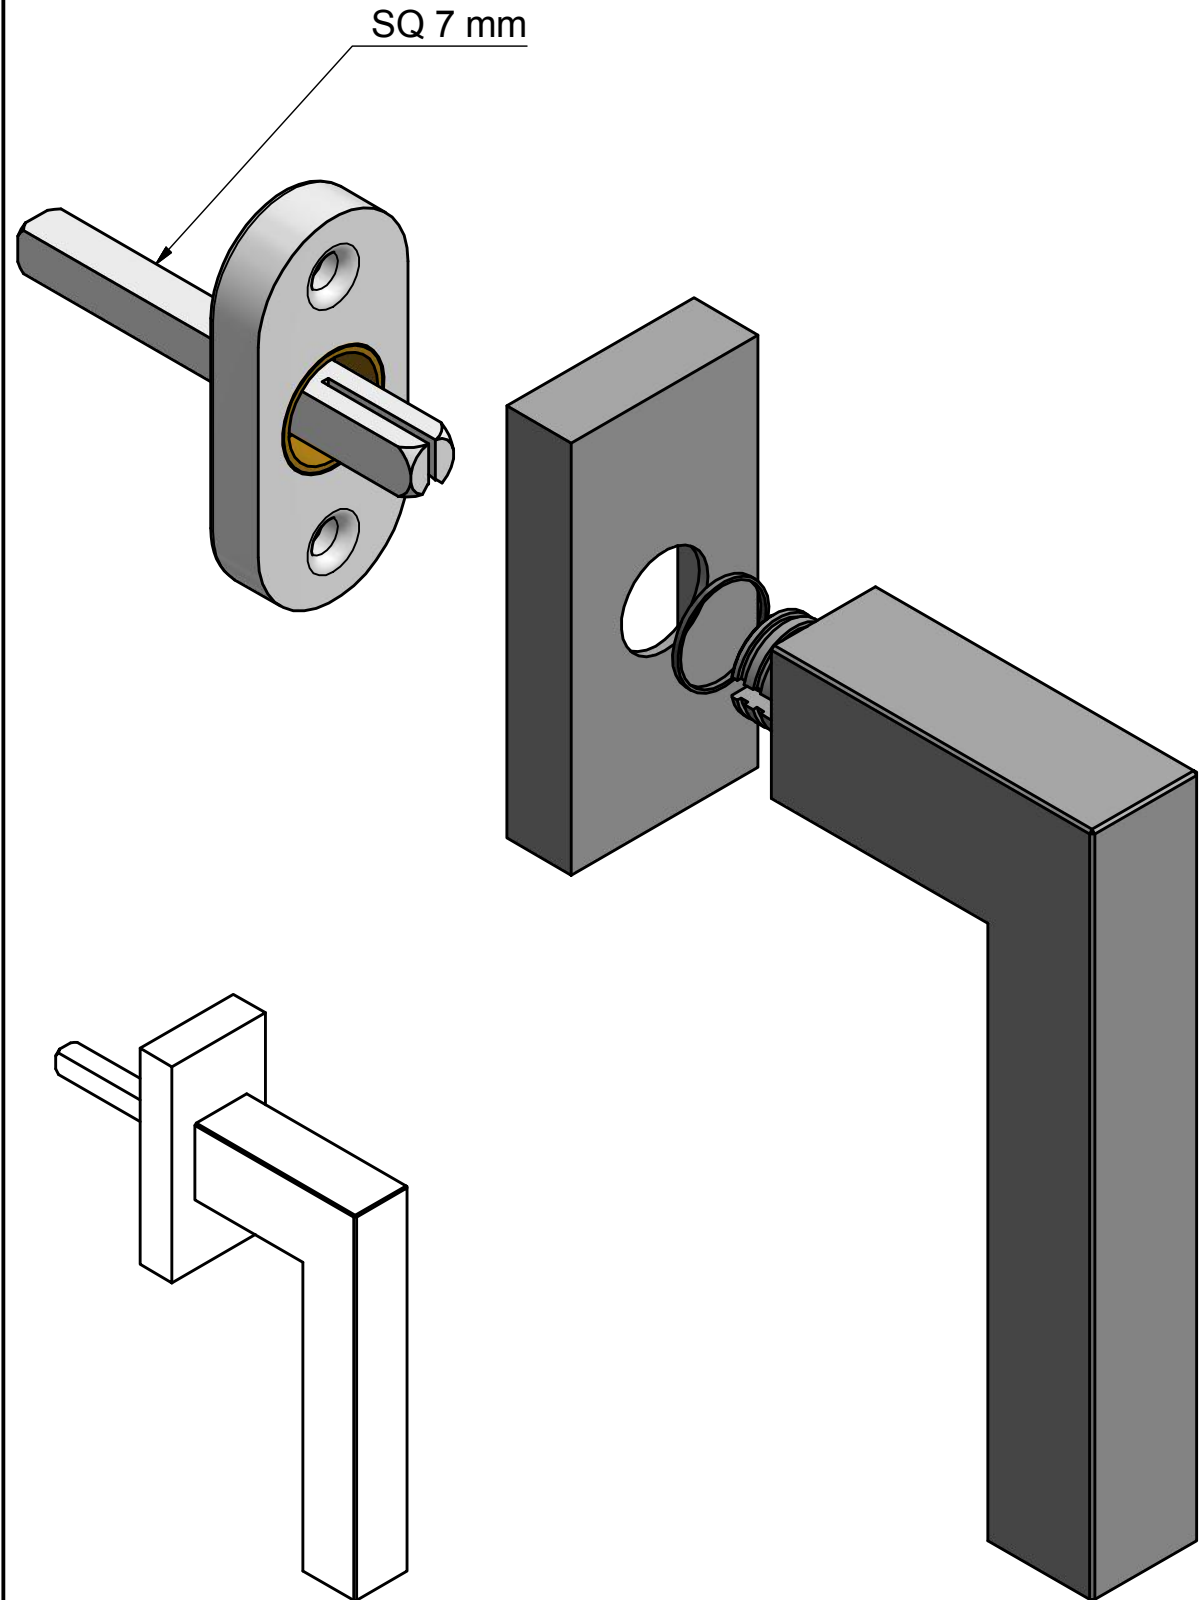

# LSQIII-DK

non-locking tilt and turn  
window handle  
stainless steel

<b>FORMANI®</b>		Part number:	
Doc no.: 1503D052 LSQIII-DK V01.dwg		<b>LSQIII-DK</b>	Format:
Drawn by: Christian Brimbois	Creation date: 1-9-2017		<b>A3</b>
FORMANI HOLLAND B.V. EUROPALAAN 12 6199 AB MAASTRICHT-AIRPORT NL T +31 (0)43 308 90 00 INFO@FORMANI.COM FORMANI.COM			