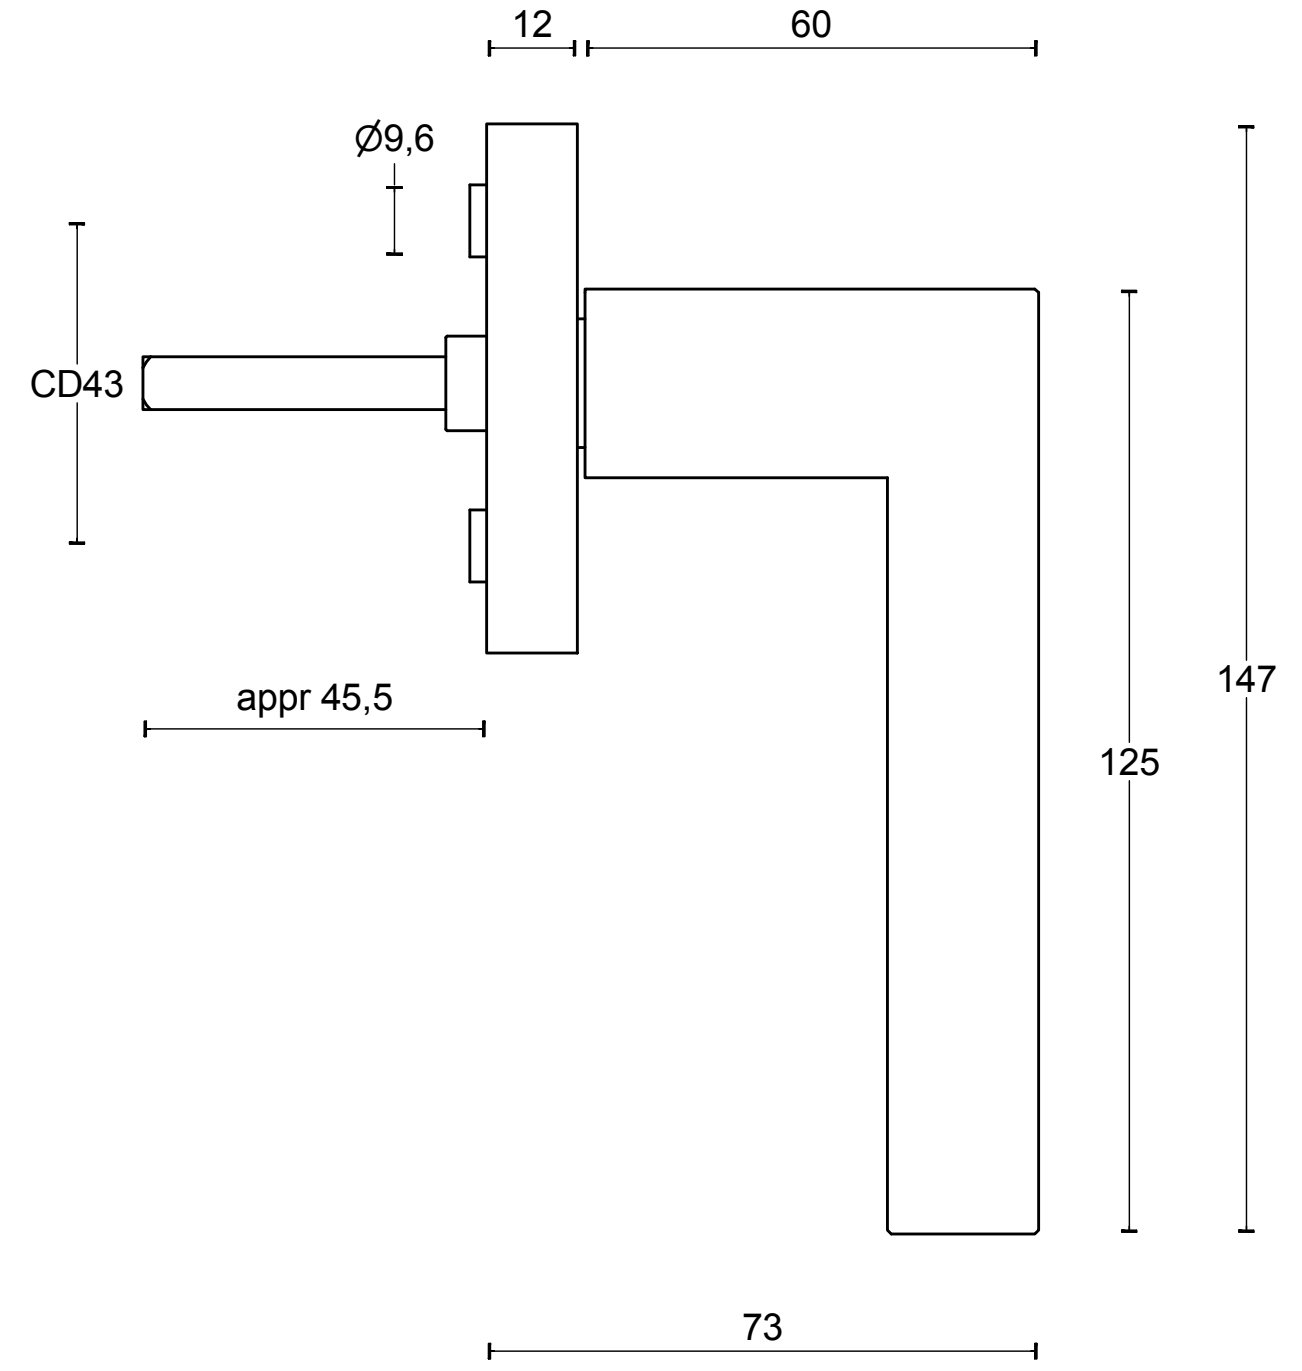

# LSQIII-DK

non-locking tilt and turn  
window handle  
stainless steel

<b>FORMANI®</b>		Part number:	
Doc no.: 1503D052 LSQIII-DK V01.dwg		<b>LSQIII-DK</b>	Format:
Drawn by: Christian Brimbois	Creation date: 1-9-2017		<b>A3</b>
FORMANI HOLLAND B.V. EUROPALAAN 12 6199 AB MAASTRICHT-AIRPORT NL T +31 (0)43 308 90 00 INFO@FORMANI.COM FORMANI.COM			