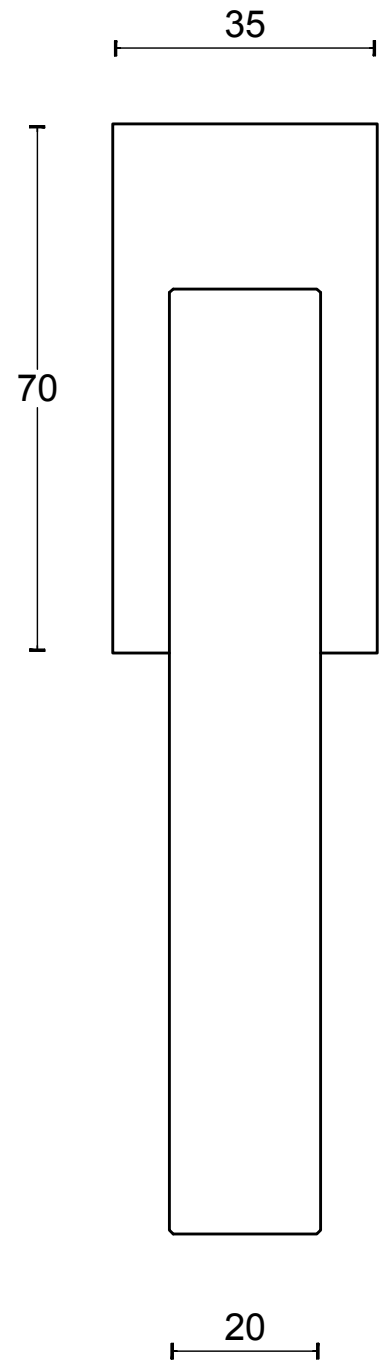

# LSQIII-DK

non-locking tilt and turn  
window handle  
stainless steel

<b>FORMANI®</b>		Part number:	
Doc no.: 1503D052 LSQIII-DK V01.dwg		<b>LSQIII-DK</b>	Format:
Drawn by: Christian Brimbois	Creation date: 1-9-2017		<b>A3</b>
FORMANI HOLLAND B.V. EUROPALAAN 12 6199 AB MAASTRICHT-AIRPORT NL T +31 (0)43 308 90 00 INFO@FORMANI.COM FORMANI.COM			