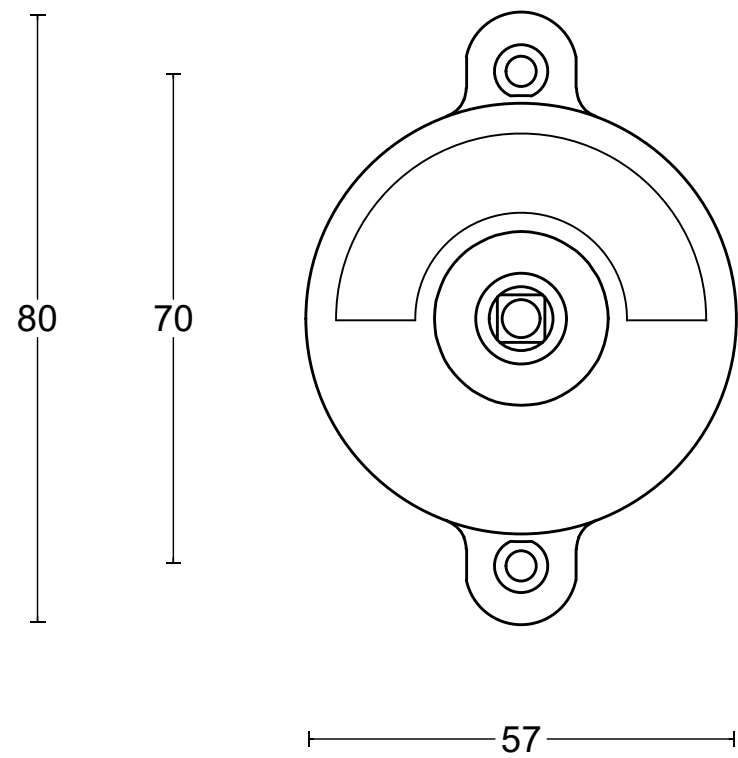

TIMELESS WCO

turn and release set
for outward opening
door

<p>FORMANI®</p> <p>FORMANI HOLLAND B.V. EUROPALAAN 12 6199 AB MAASTRICHT-AIRPORT NL T +31 (0)43 308 90 00 INFO@FORMANI.COM WWW.FORMANI.COM</p>	Type :	TIMELESS WCO	Version: V01
	Formani filename: 2301T002_WCO_V02.dwg	Description: turn and release set for outward opening door	Format A3
	Drawn by: Christian Brimbois		
Creation date: 11-11-2022			