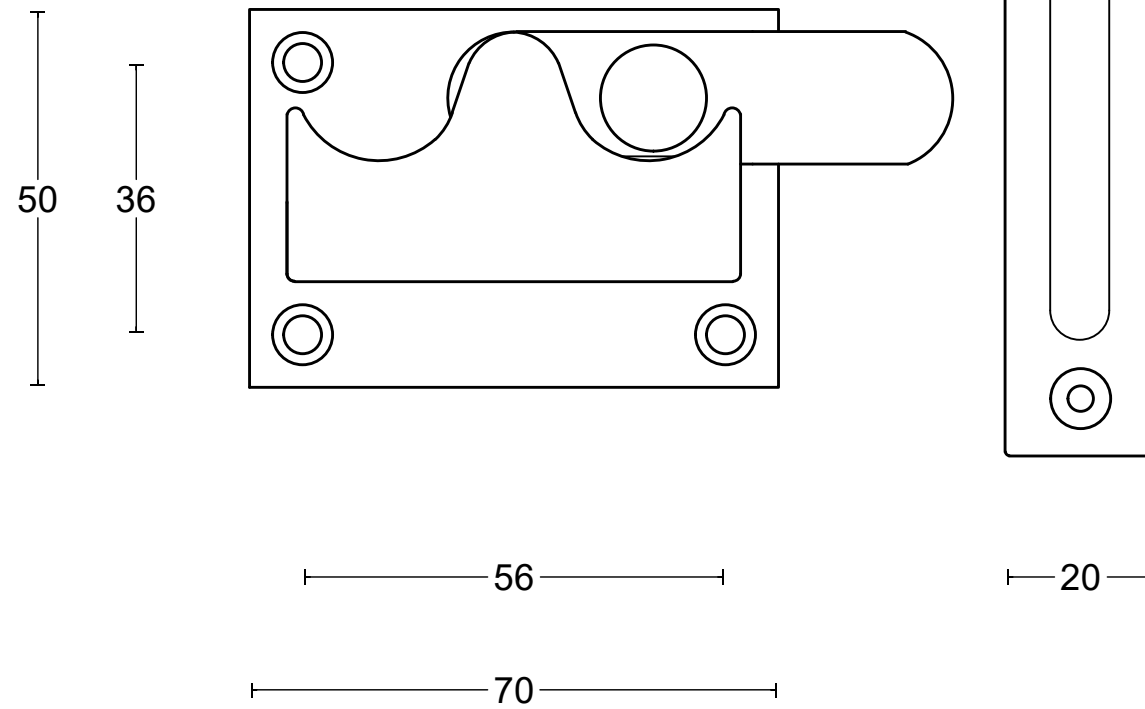

TIMELESS WCO

turn and release set
for outward opening
door

<p>FORMANI®</p> <p>FORMANI HOLLAND B.V. EUROPALAAN 12 6199 AB MAASTRICHT-AIRPORT NL T +31 (0)43 308 90 00 INFO@FORMANI.COM WWW.FORMANI.COM</p>	Type :	TIMELESS WCO	Version: V01
	Formani filename: 2301T002_WCO_V02.dwg	Description: turn and release set for outward opening door	Format A3
	Drawn by: Christian Brimbois		
Creation date: 11-11-2022			