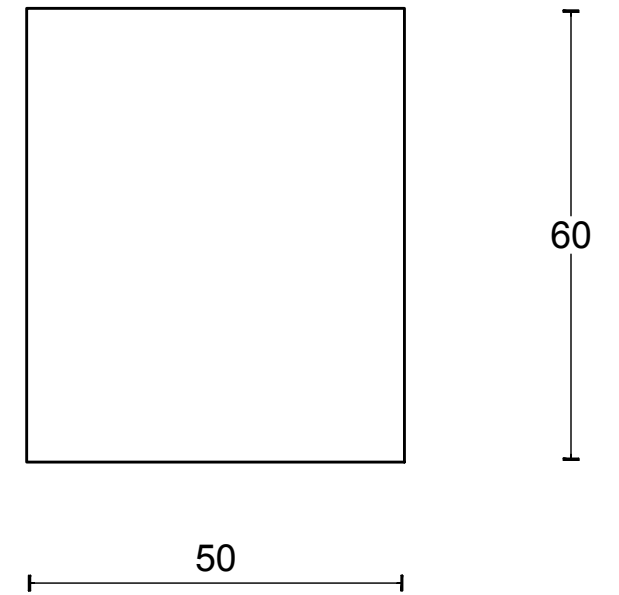

# LSQ51V

solid fixed front door knob  
stainless steel

FORMANI®		Part number:	
		Description: <b>LSQ51V</b>	
Doc no.: 1502K010 LSQ51V V01.dwg	Creation date: 27-11-2014		Format: <b>A3</b>
Drawn by: Christian Brimbois			
FORMANI HOLLAND B.V. EUROPALAAN 12 6199 AB MAASTRICHT-AIRPORT NL T +31 (0)43 308 90 00 INFO@FORMANI.COM FORMANI.COM			