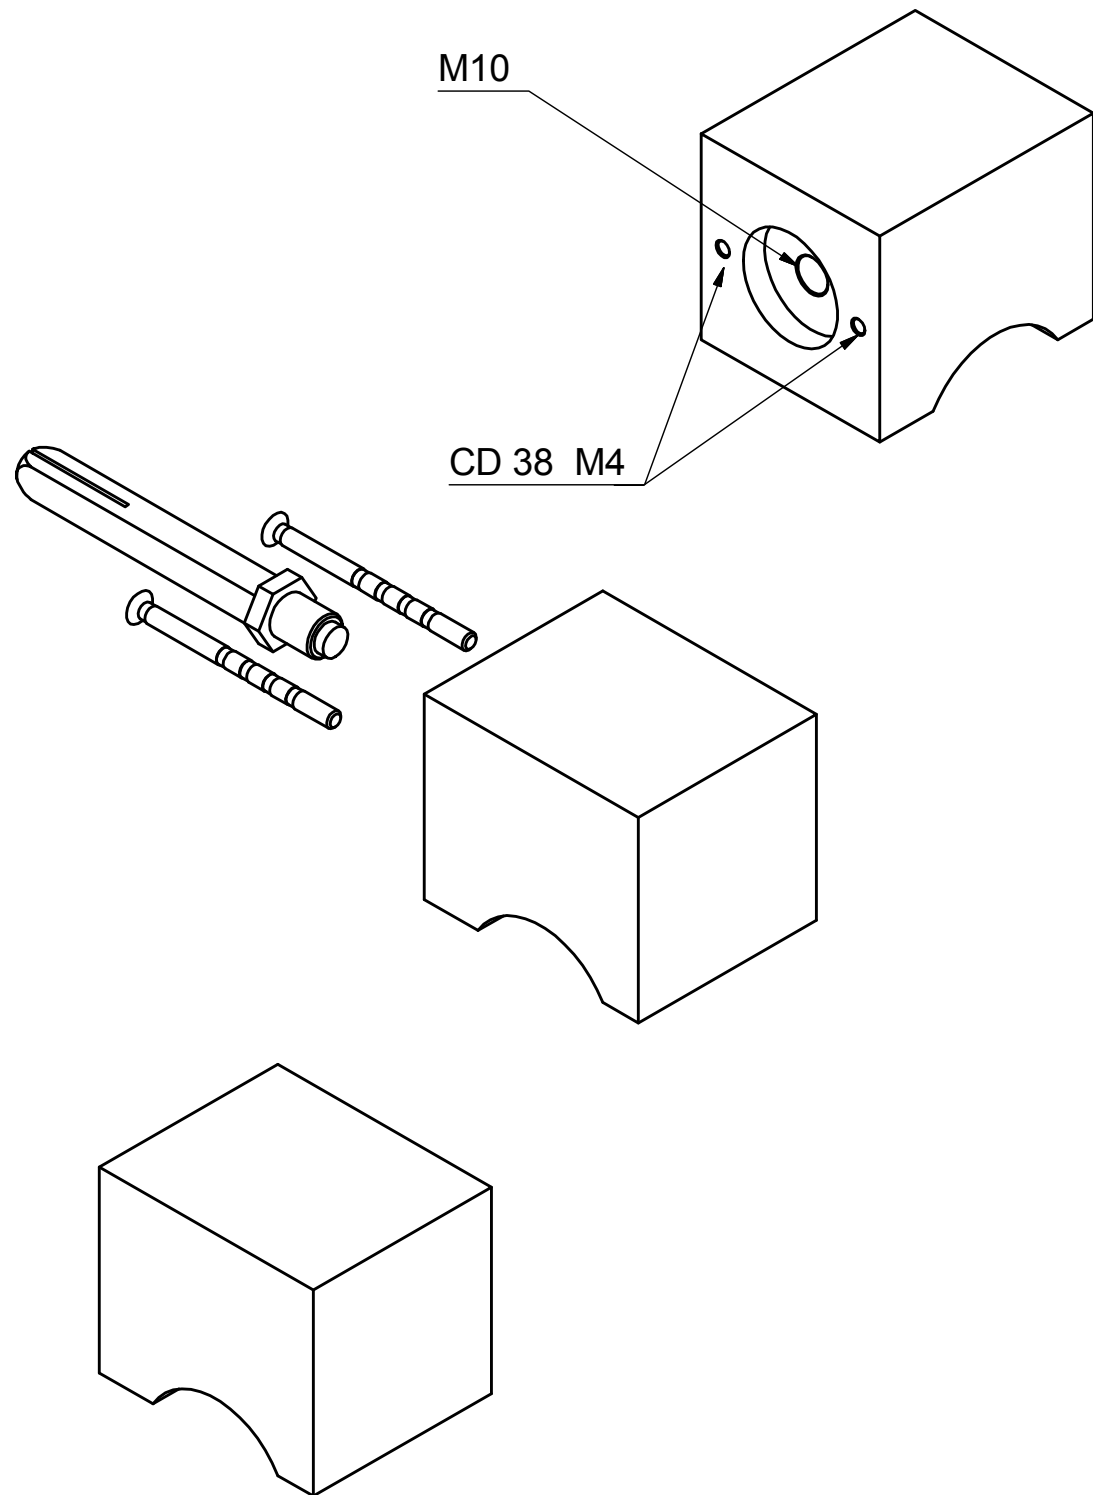

# LSQ51V

solid fixed front door knob  
stainless steel

FORMANI®		Part number:	
		Description: <b>LSQ51V</b>	
Doc no.: 1502K010 LSQ51V V01.dwg	Creation date: 27-11-2014		Format: <b>A3</b>
Drawn by: Christian Brimbois			
FORMANI HOLLAND B.V. EUROPALAAN 12 6199 AB MAASTRICHT-AIRPORT NL T +31 (0)43 308 90 00 INFO@FORMANI.COM FORMANI.COM			