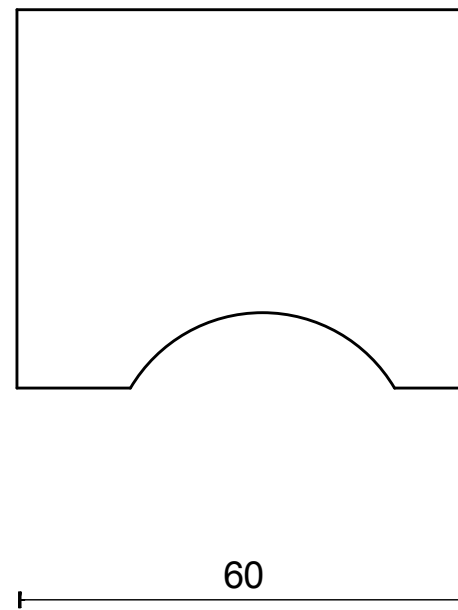

# LSQ51V

solid fixed front door knob  
stainless steel

FORMANI®		Part number:	
		Description: <b>LSQ51V</b>	
Doc no.: 1502K010 LSQ51V V01.dwg	Creation date: 27-11-2014		Format: <b>A3</b>
Drawn by: Christian Brimbois			
FORMANI HOLLAND B.V. EUROPALAAN 12 6199 AB MAASTRICHT-AIRPORT NL T +31 (0)43 308 90 00 INFO@FORMANI.COM FORMANI.COM			