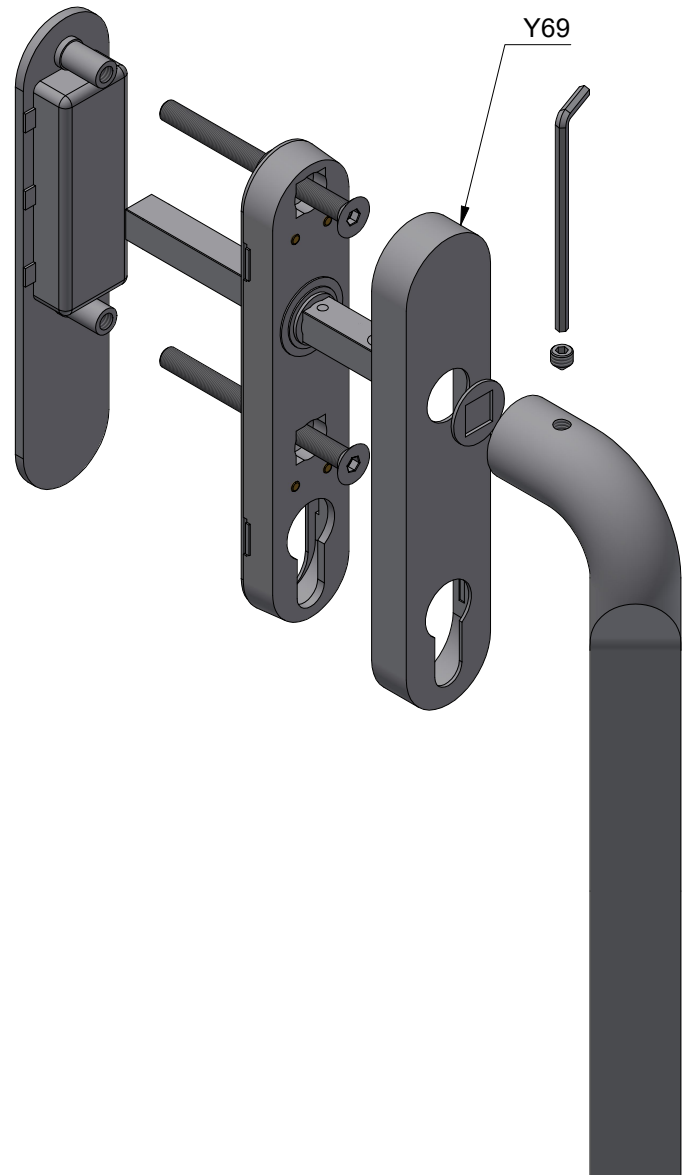

RIVIO GL230Y

single solid internal lift-up sliding door handle with external flush pull stainless steel

<p>FORMANI®</p> <p>FORMANI HOLLAND B.V. EUROPALAAN 12 6199 AB MAASTRICHT-AIRPORT NL T +31 (0)43 308 90 00 INFO@FORMANI.COM WWW.FORMANI.COM</p>	Type :	RIVIO GL230Y	Version: V01
	Formani filename: 4101Z001_Y_GL230Y_V01.dwg	Description: single solid internal lift-up sliding door handle with external flush pull stainless steel	Format A3
	Drawn by: Semih Aslan		
Creation date: 11-3-2026			