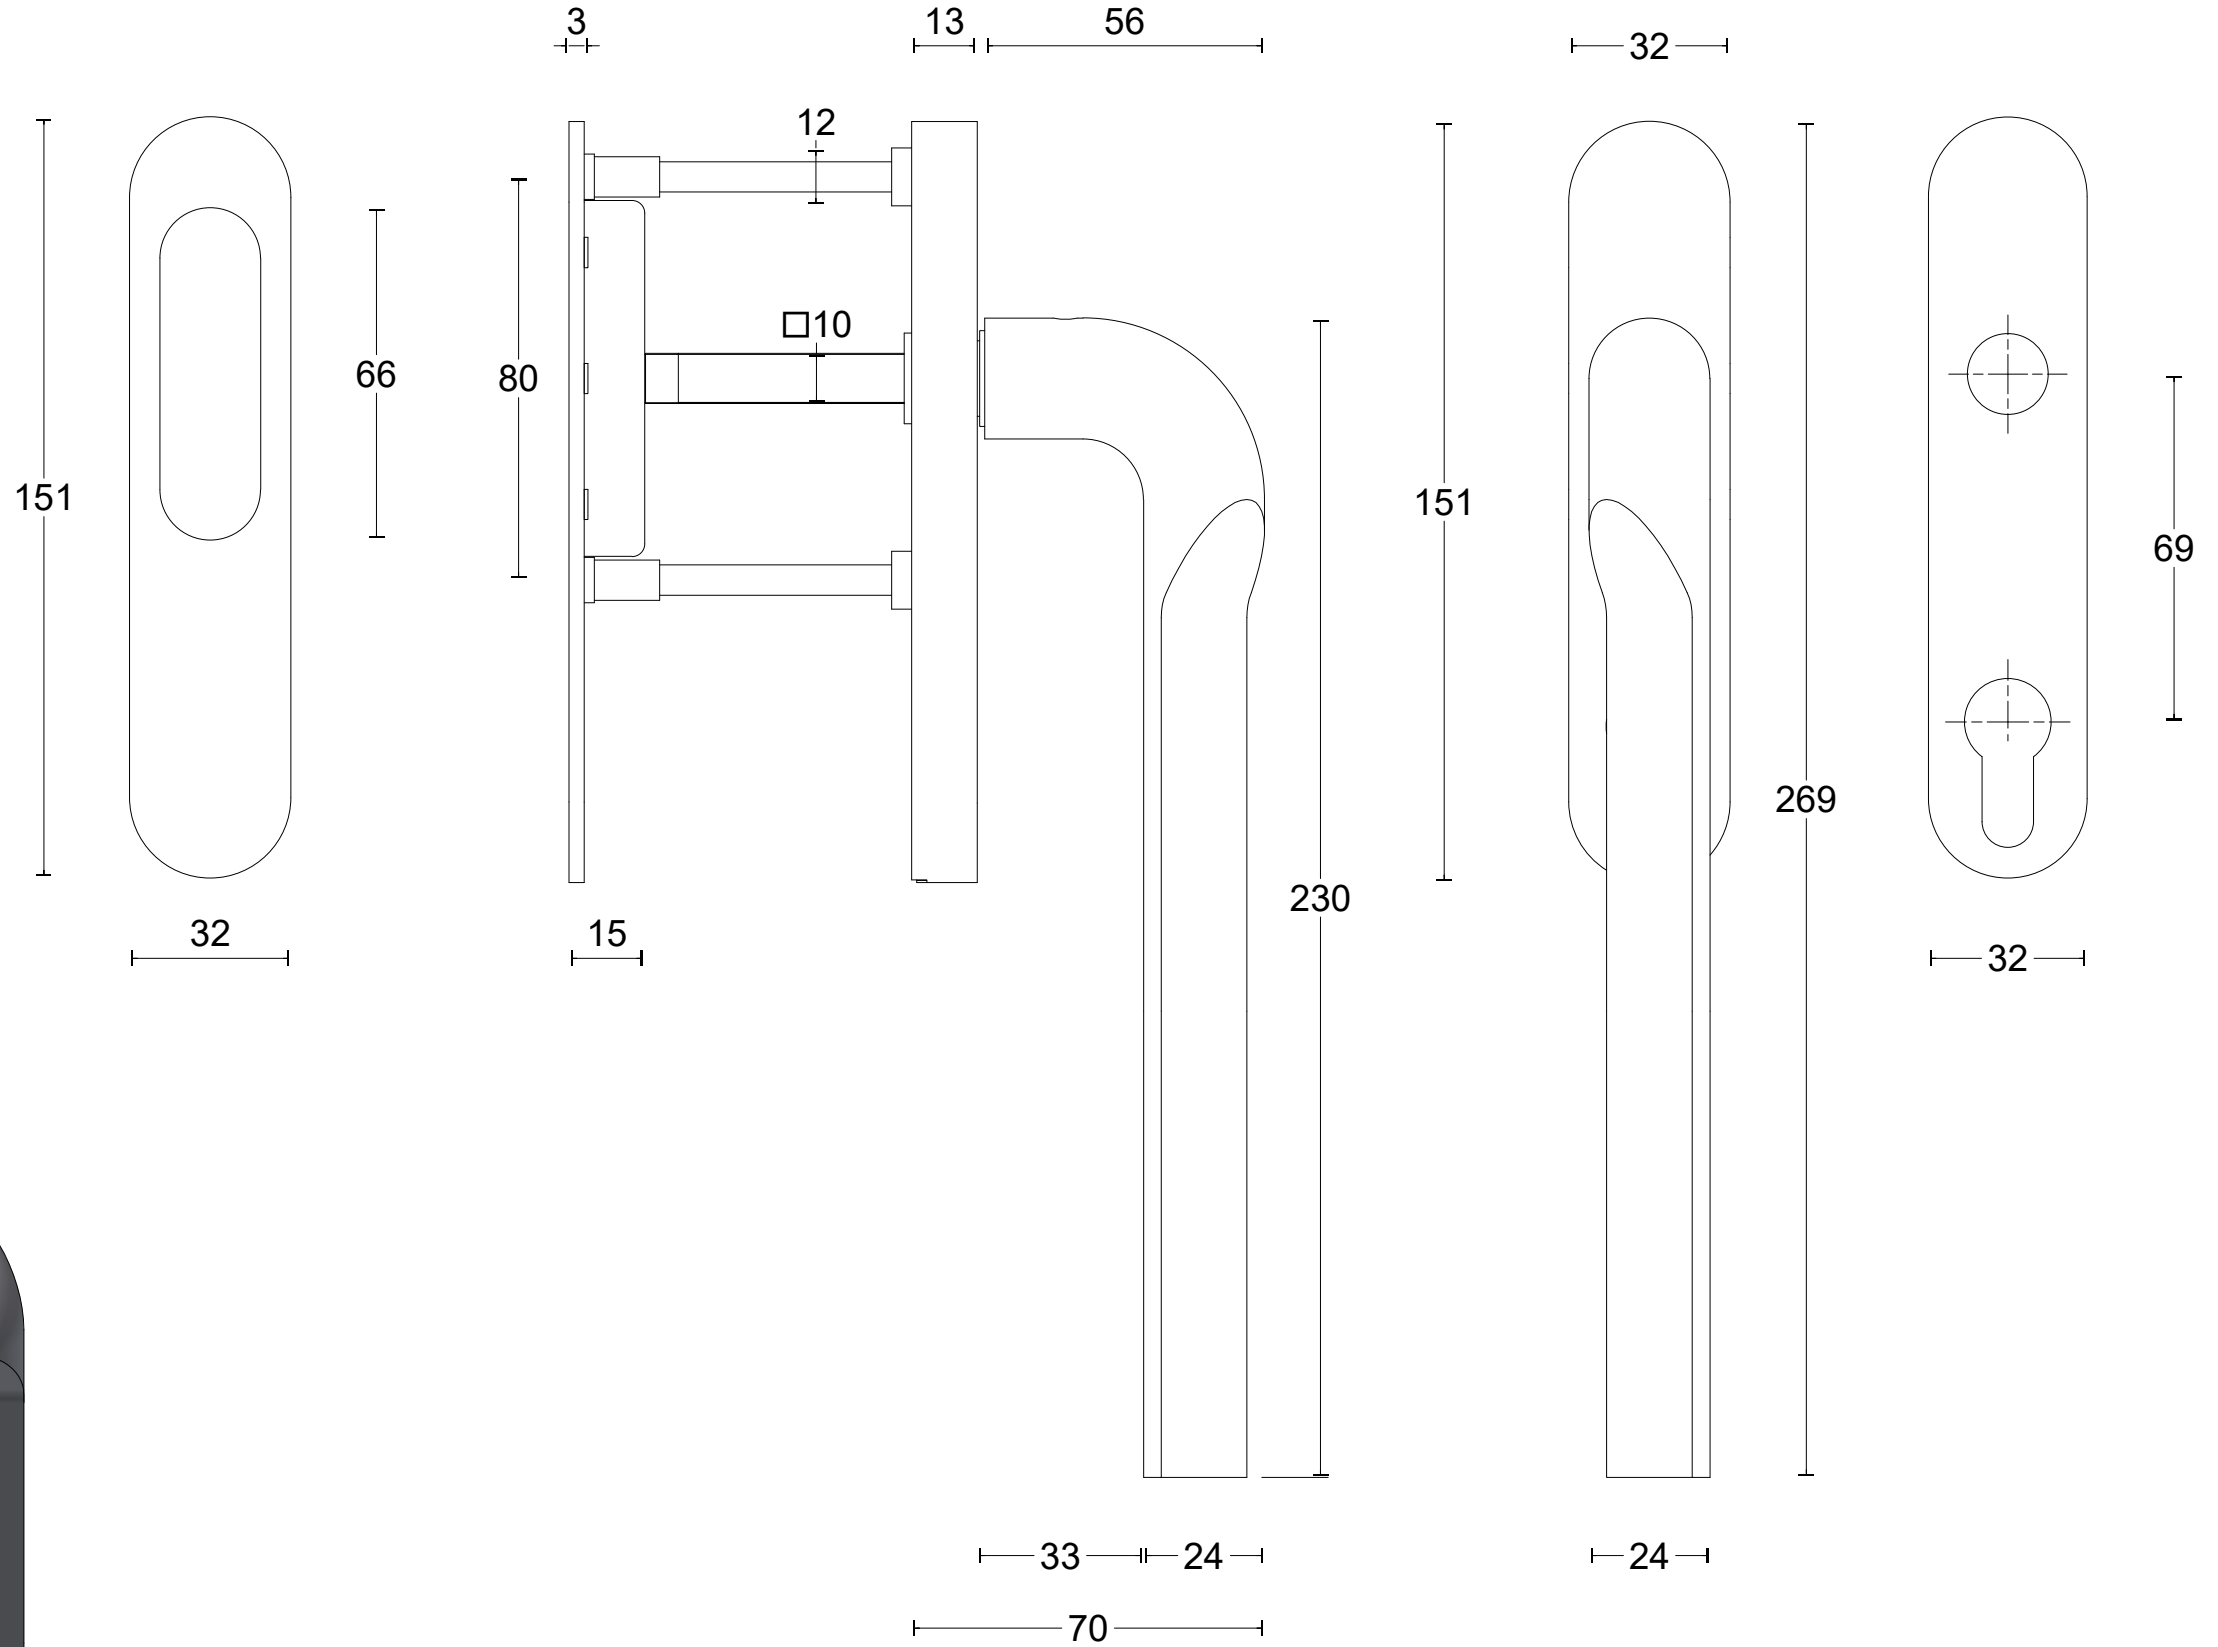

RIVIO GL230Y

single solid internal lift-up sliding door handle with external flush pull stainless steel

<p>FORMANI®</p> <p>FORMANI HOLLAND B.V. EUROPALAAN 12 6199 AB MAASTRICHT-AIRPORT NL T +31 (0)43 308 90 00 INFO@FORMANI.COM WWW.FORMANI.COM</p>	Type :	RIVIO GL230Y	Version: V01
	Formani filename: 4101Z001_Y_GL230Y_V01.dwg	Description: single solid internal lift-up sliding door handle with external flush pull stainless steel	Format A3
	Drawn by: Semih Aslan		
Creation date: 11-3-2026			