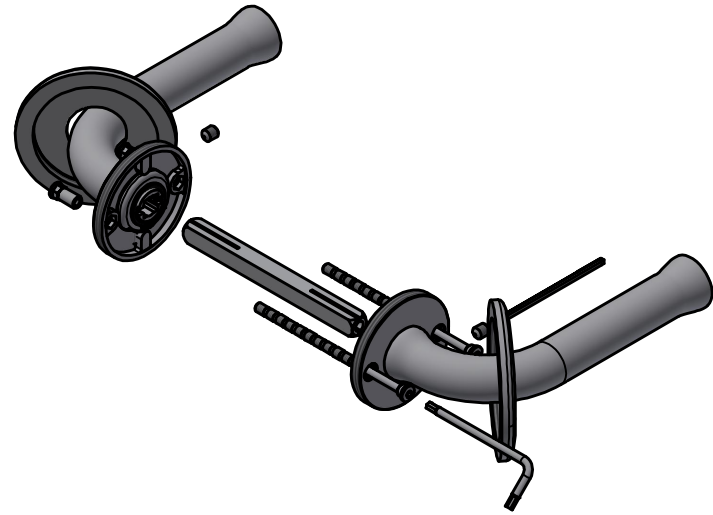

# EV101-64

solid double sprung lever handle  
attached to rose  
stainless steel

63

64

6

64

19

23

Formani filename: 3101D002\_EV101-64\_V02.dwg

Drawn by: Christian Brimbois

Creation date: 2-5-2024

Description:

solid double sprung lever  
handle  
attached to rose  
stainless steel

Format

A3