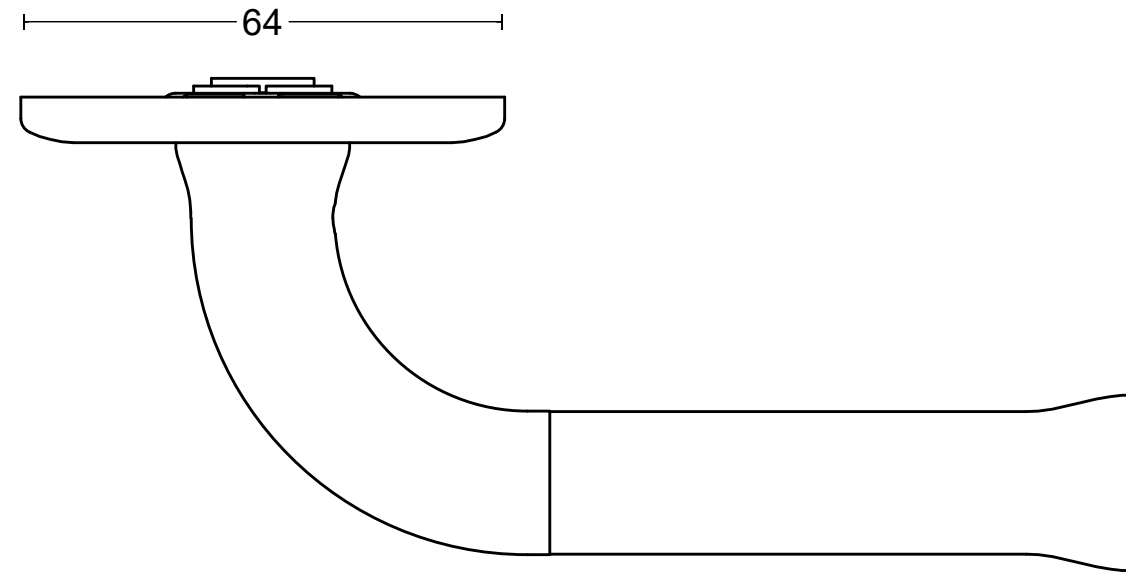

# EV101-64

solid double sprung lever handle  
attached to rose  
stainless steel

63

64

6

64

19

23

Formani filename: 3101D002\_EV101-64\_V02.dwg

Drawn by: Christian Brimbois

Creation date: 2-5-2024

Description:

solid double sprung lever  
handle  
attached to rose  
stainless steel

Format

A3