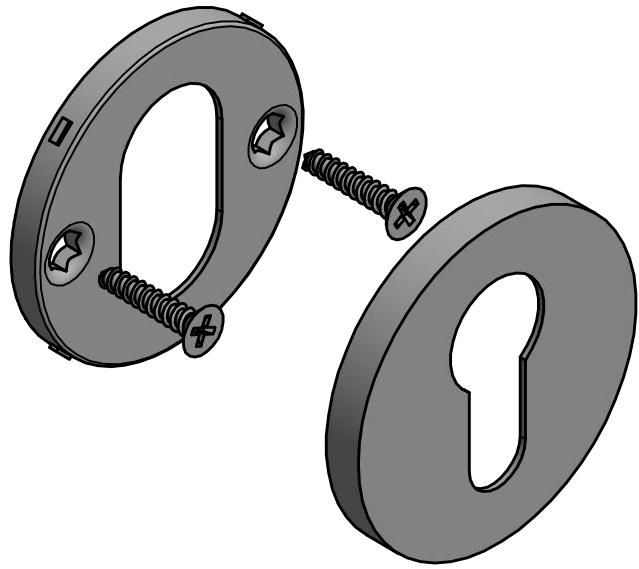

# PBA-Y53

lever handle accessory  
profile cylinder escutcheon  
stainless steel

53

38

6,5

FORMANI®		Part number:	
		Description:	
Doc no.: 3701Y001 PBAY53 V01.dwg	PBA-Y53		Format:
Drawn by: Christian Brimbois   Creation date: 11-10-2018			A3
FORMANI HOLLAND B.V. EUROPALAAN 12 6199 AB MAASTRICHT-AIRPORT NL T +31 (0)43 308 90 00 INFO@FORMANI.COM FORMANI.COM			