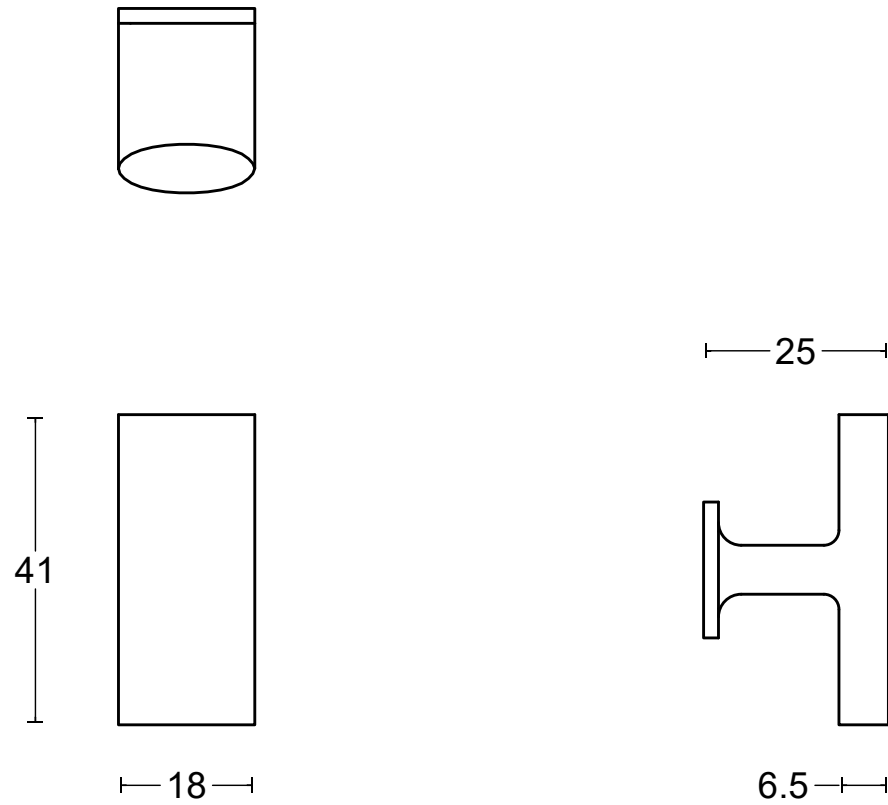

TIMELESS 1929M

solid cabinet knob

FORMANI® FORMANI HOLLAND B.V. EUROPALAAN 12 6199 AB MAASTRICHT-AIRPORT NL T +31 (0)43 308 90 00 INFO@FORMANI.COM WWW.FORMANI.COM	Type :	TIMELESS 1929M	Version: V01
	Formani filename: 0304P011_1929M_V02.dwg	Description: solid cabinet knob	Format A3
	Drawn by: Christian Brimbois		
Creation date: 23-2-2023			