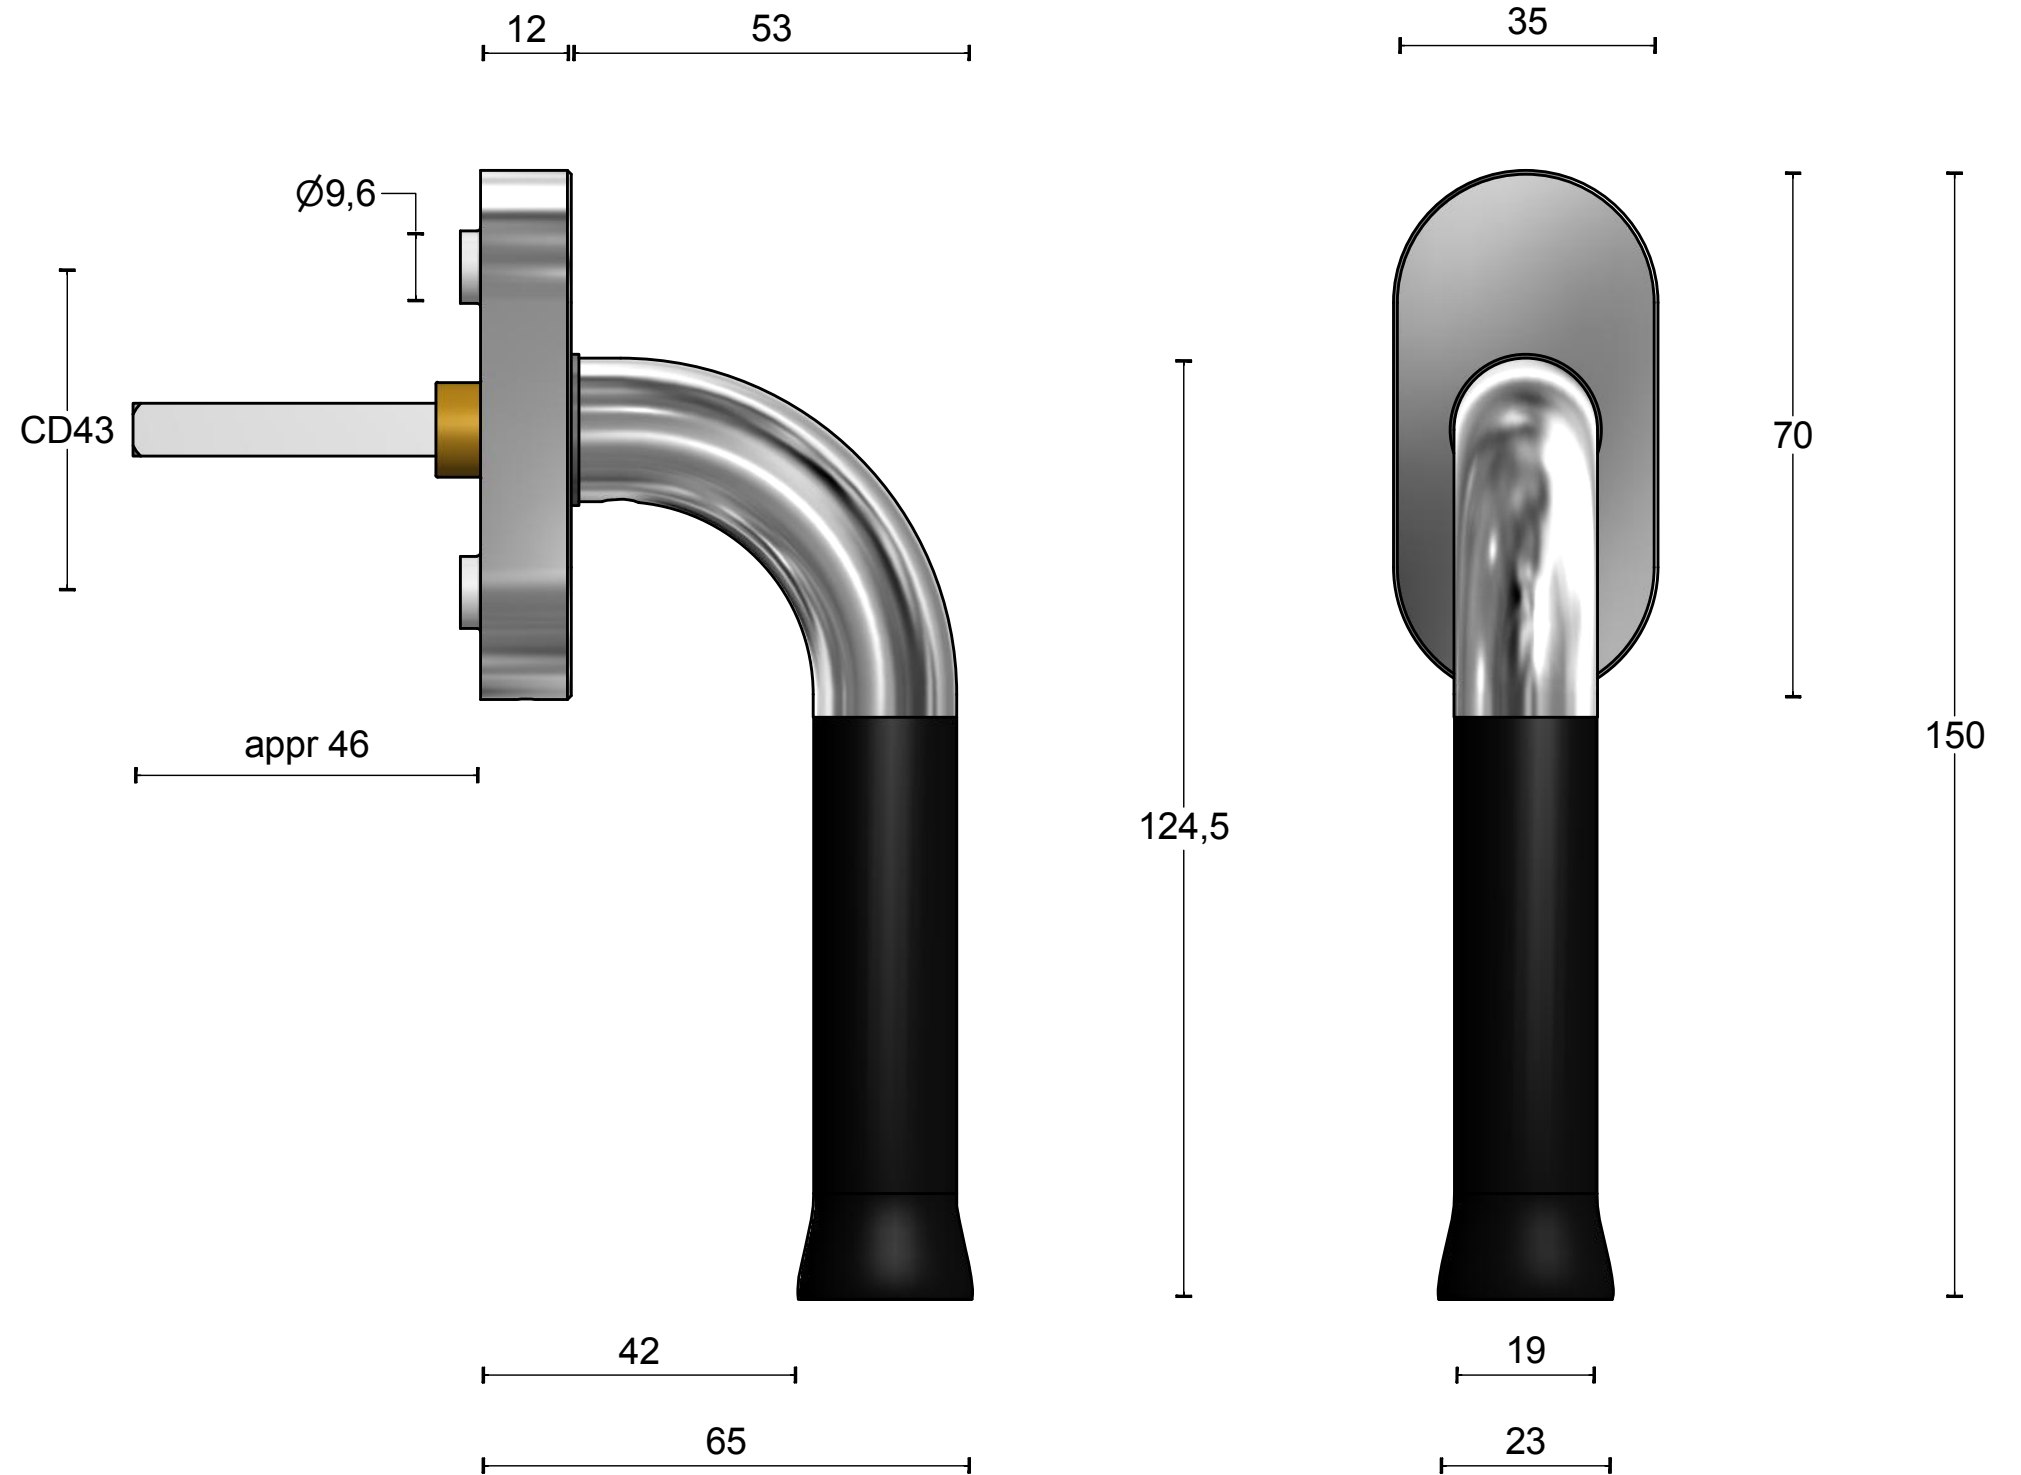

# EV101-DK-O IPNM

non-locking tilt and turn  
window handle  
polished stainless steel  
satin black

FORMANI®		Part number:	
		Description:	
Doc no.:	3103D002IPNM0 EV101-DK-O IPNM V02.dwg	EV101-DK-O IPNM	Format:
Drawn by:	Christian Brimbois		Creation date:
A3			
Formani Holland B.V. · Amerikalaan 55 · 6199 AE Maastricht Airport · tel: +31 (0)43 308 90 00 · www.formani.nl · info@formani.nl			