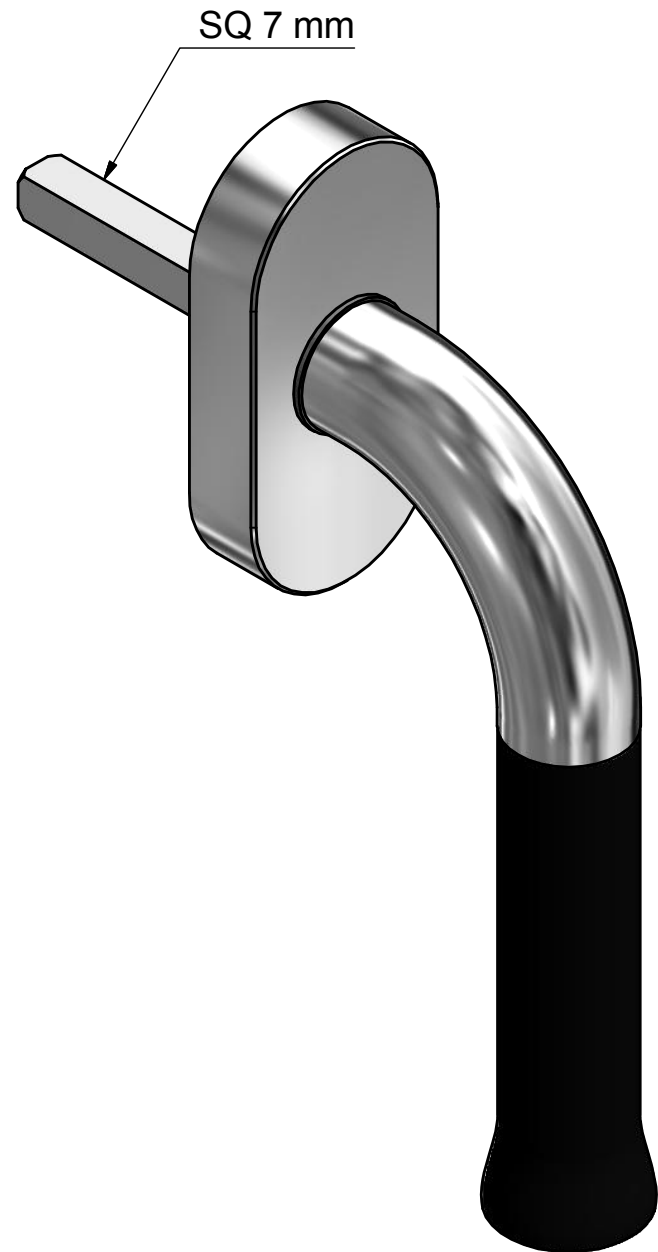

# EV101-DK-O IPNM

non-locking tilt and turn  
window handle  
polished stainless steel  
satin black

FORMANI®		Part number:	
		Description:	
Doc no.:	3103D002IPNM0 EV101-DK-O IPNM V02.dwg	EV101-DK-O IPNM	Format:
Drawn by:	Christian Brimbois		Creation date:
A3			
Formani Holland B.V. · Amerikalaan 55 · 6199 AE Maastricht Airport · tel: +31 (0)43 308 90 00 · www.formani.nl · info@formani.nl			