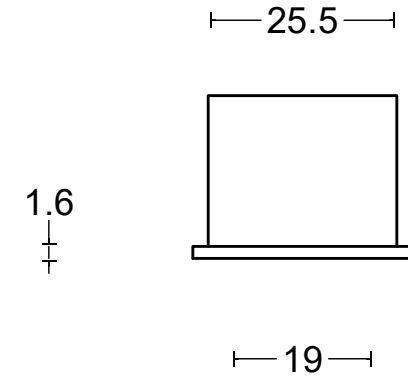

LB29

finger pull (decentric hole)
for glue fitting
stainless steel

 <p>FORMANI HOLLAND B.V. EUROPALAAN 12 6199 AB MAASTRICHT-AIRPORT NL T +31 (0)43 308 90 00 INFO@FORMANI.COM WWW.FORMANI.COM</p>	Type :	LB29	Version: V01
	Formani filename: 2501Z072_LB29_V03.dwg	Description: finger pull (decentric hole) for glue fitting stainless steel	Format A3
	Drawn by: Semih Aslan		
Creation date: 17-9-2025			