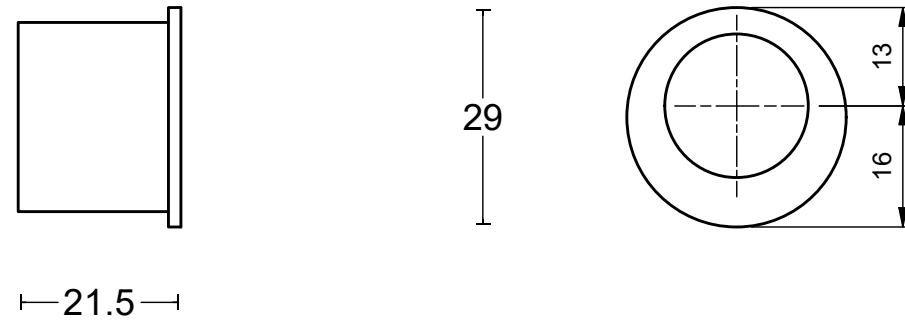

LB29

finger pull (decentric hole)
for glue fitting
stainless steel

 <p>FORMANI HOLLAND B.V. EUROPALAAN 12 6199 AB MAASTRICHT-AIRPORT NL T +31 (0)43 308 90 00 INFO@FORMANI.COM WWW.FORMANI.COM</p>	Type :	LB29	Version: V01
	Formani filename: 2501Z072_LB29_V03.dwg	Description: finger pull (decentric hole) for glue fitting stainless steel	Format A3
	Drawn by: Semih Aslan		
Creation date: 17-9-2025			