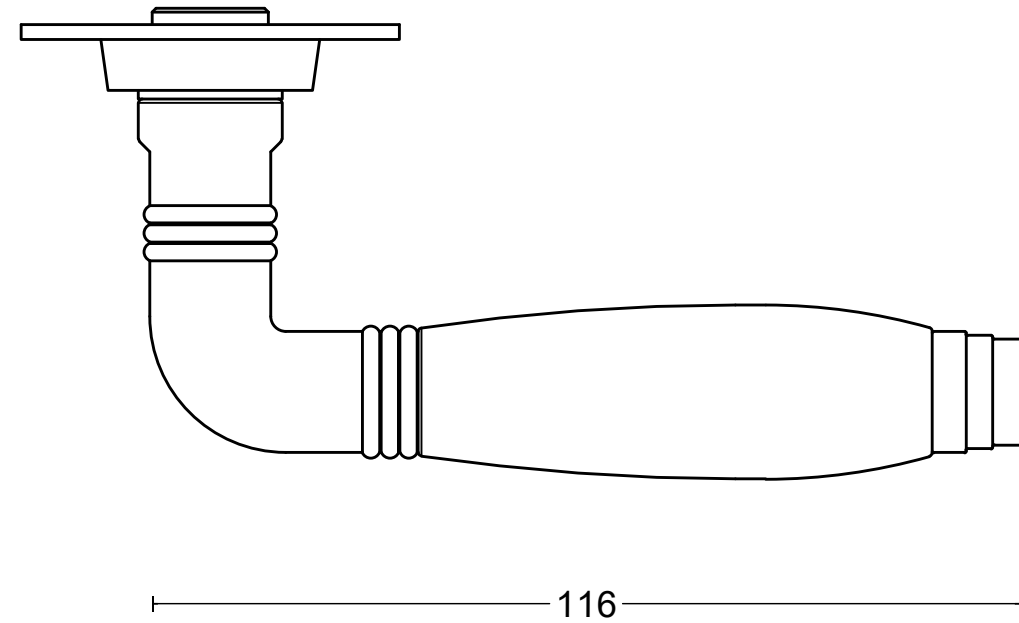

TIMELESS 1934GRR50

solid sprung lever handle
attached to rose

2
+
+

50

<p>FORMANI®</p> <p>FORMANI HOLLAND B.V. EUROPALAAN 12 6199 AB MAASTRICHT-AIRPORT NL T +31 (0)43 308 90 00 INFO@FORMANI.COM WWW.FORMANI.COM</p>	Type :	Version:
	TIMELESS 1934GRR50	V02
	Description: solid sprung lever handle attached to rose	
Formani filename: 2001D007_1934GRR50_V02.dwg		
Drawn by: Christian Brimbois		
Creation date: 8-11-2022		