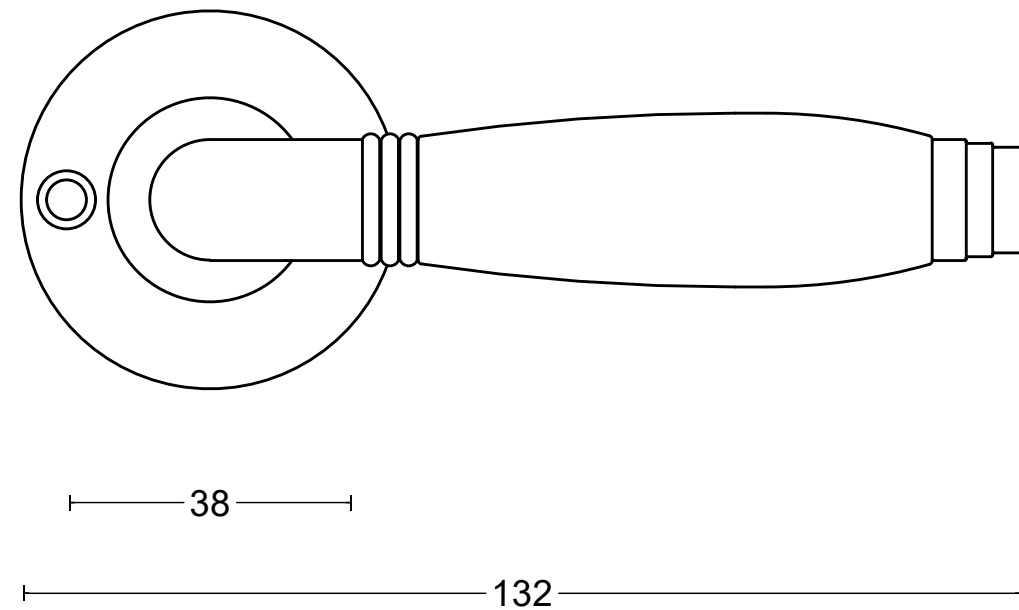

TIMELESS 1934GRR50

solid sprung lever handle
attached to rose

2
+
+

50

<p>FORMANI®</p> <p>FORMANI HOLLAND B.V. EUROPALAAN 12 6199 AB MAASTRICHT-AIRPORT NL T +31 (0)43 308 90 00 INFO@FORMANI.COM WWW.FORMANI.COM</p>	Type :	Version:
	TIMELESS 1934GRR50	V02
	Description: solid sprung lever handle attached to rose	
Formani filename: 2001D007_1934GRR50_V02.dwg		
Drawn by: Christian Brimbois		
Creation date: 8-11-2022		