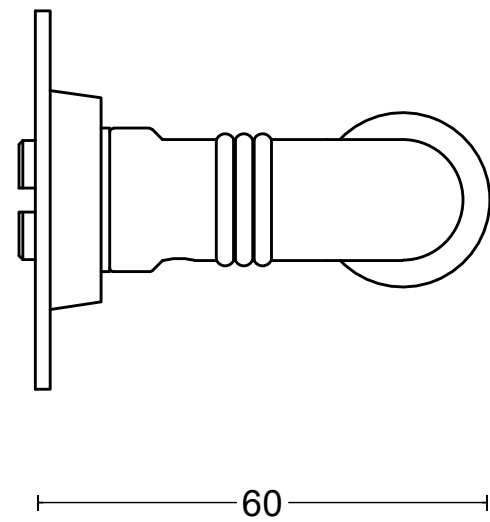

TIMELESS 1934GRR50

solid sprung lever handle
attached to rose

2
+
+

50

<p>FORMANI®</p> <p>FORMANI HOLLAND B.V. EUROPALAAN 12 6199 AB MAASTRICHT-AIRPORT NL T +31 (0)43 308 90 00 INFO@FORMANI.COM WWW.FORMANI.COM</p>	Type :	Version:
	TIMELESS 1934GRR50	V02
	Description: solid sprung lever handle attached to rose	
Formani filename: 2001D007_1934GRR50_V02.dwg		
Drawn by: Christian Brimbois		
Creation date: 8-11-2022		