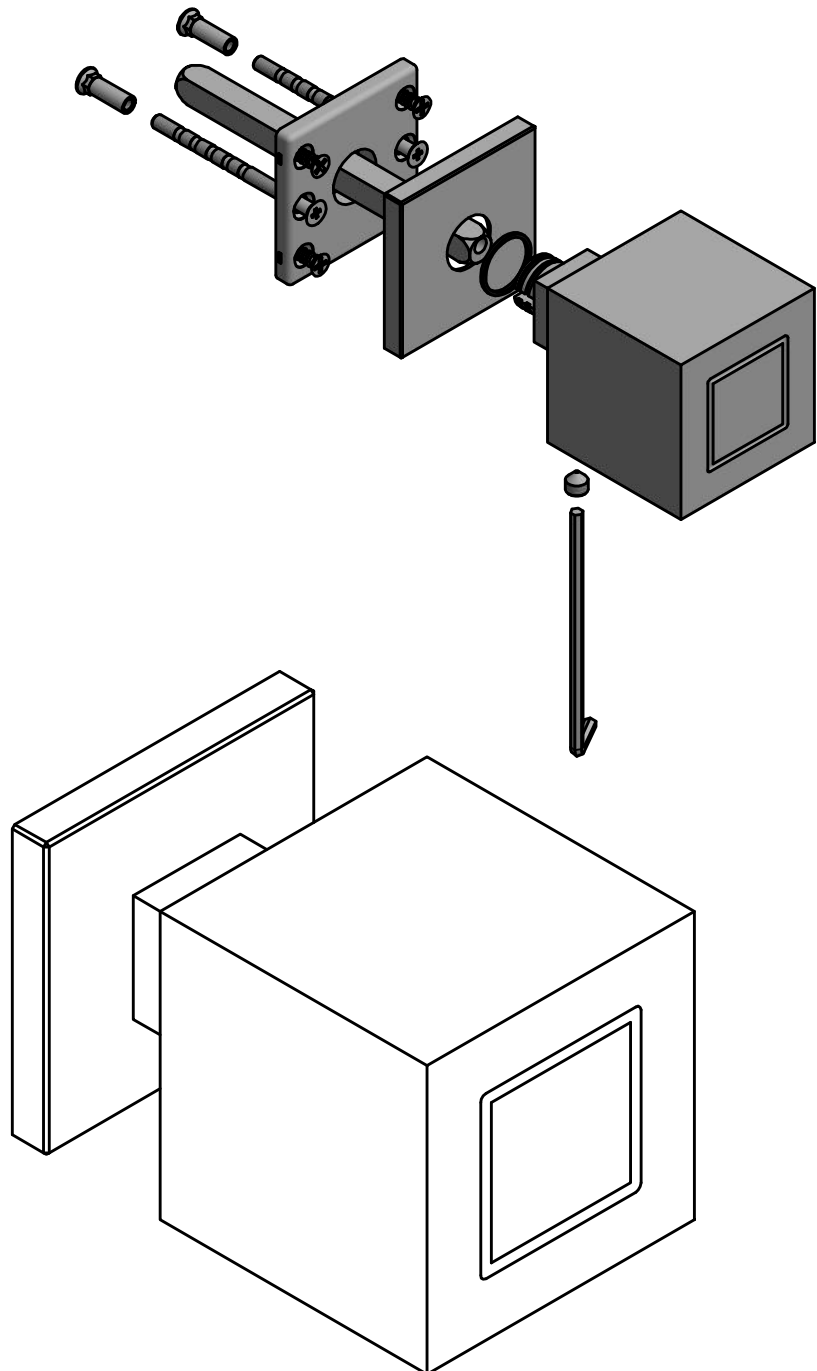

# JB200D

solid unsprung front door knob  
to operate on rose  
stainless steel

<b>FORMANI®</b>		Part number:	
		<b>JB200D</b>	
Doc no.: 3502K001 4 JB200D V01.dwg	Description:		
Drawn by: Christian Brimbois	Creation date: 29-8-2017	<b>A3</b>	
FORMANI HOLLAND B.V. EUROPALAAN 12 6199 AB MAASTRICHT-AIRPORT NL T +31 (0)43 308 90 00 INFO@FORMANI.COM FORMANI.COM			