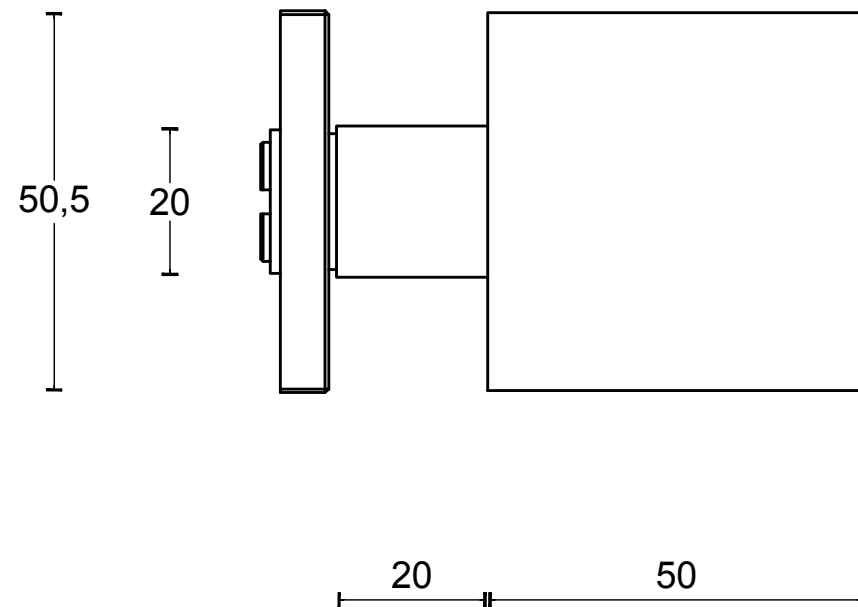

# JB200D

solid unsprung front door knob  
to operate on rose  
stainless steel

<b>FORMANI®</b>		Part number:	
		<b>JB200D</b>	
Doc no.: 3502K001 4 JB200D V01.dwg	Description:		
Drawn by: Christian Brimbois	Creation date: 29-8-2017	<b>A3</b>	
FORMANI HOLLAND B.V. EUROPALAAN 12 6199 AB MAASTRICHT-AIRPORT NL T +31 (0)43 308 90 00 INFO@FORMANI.COM FORMANI.COM			