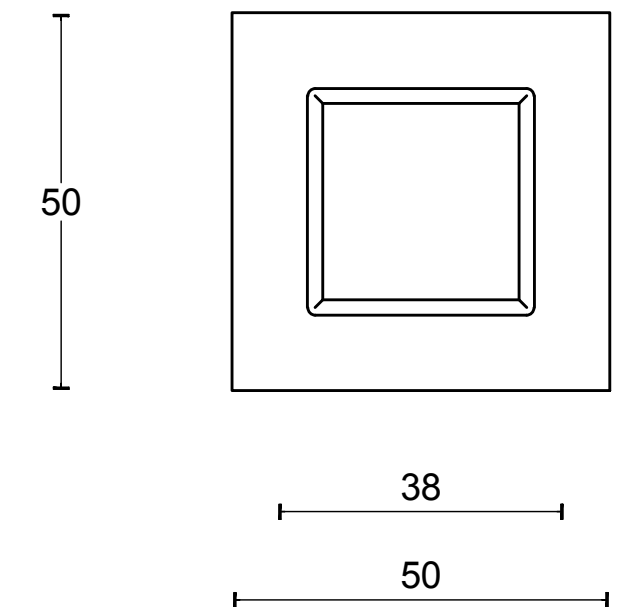

# JB200D

solid unsprung front door knob  
to operate on rose  
stainless steel

<b>FORMANI®</b>		Part number:	
		<b>JB200D</b>	
Doc no.: 3502K001 4 JB200D V01.dwg	Description:		
Drawn by: Christian Brimbois	Creation date: 29-8-2017	<b>A3</b>	
FORMANI HOLLAND B.V. EUROPALAAN 12 6199 AB MAASTRICHT-AIRPORT NL T +31 (0)43 308 90 00 INFO@FORMANI.COM FORMANI.COM			