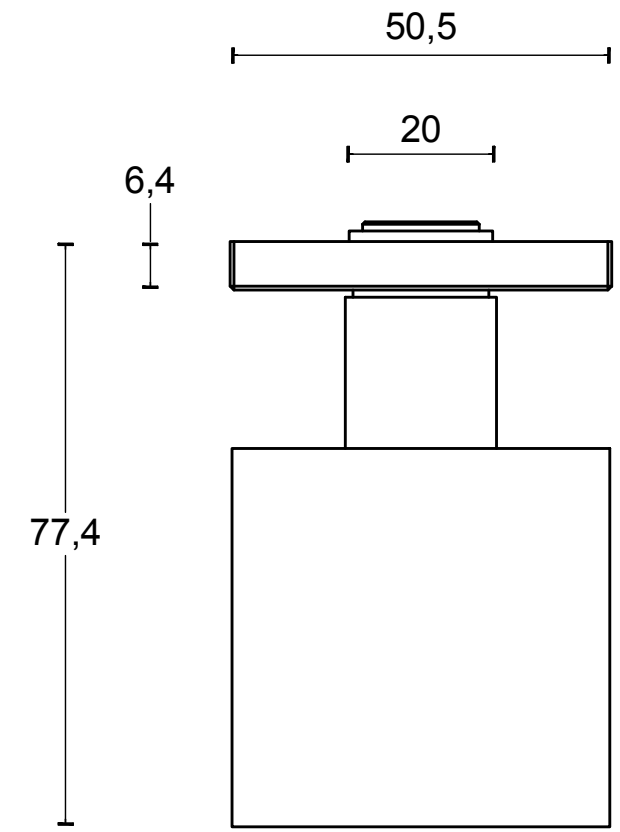

# JB200D

solid unsprung front door knob  
to operate on rose  
stainless steel

<b>FORMANI®</b>		Part number:	
		<b>JB200D</b>	
Doc no.: 3502K001 4 JB200D V01.dwg	Description:		
Drawn by: Christian Brimbois	Creation date: 29-8-2017	<b>A3</b>	
FORMANI HOLLAND B.V. EUROPALAAN 12 6199 AB MAASTRICHT-AIRPORT NL T +31 (0)43 308 90 00 INFO@FORMANI.COM FORMANI.COM			