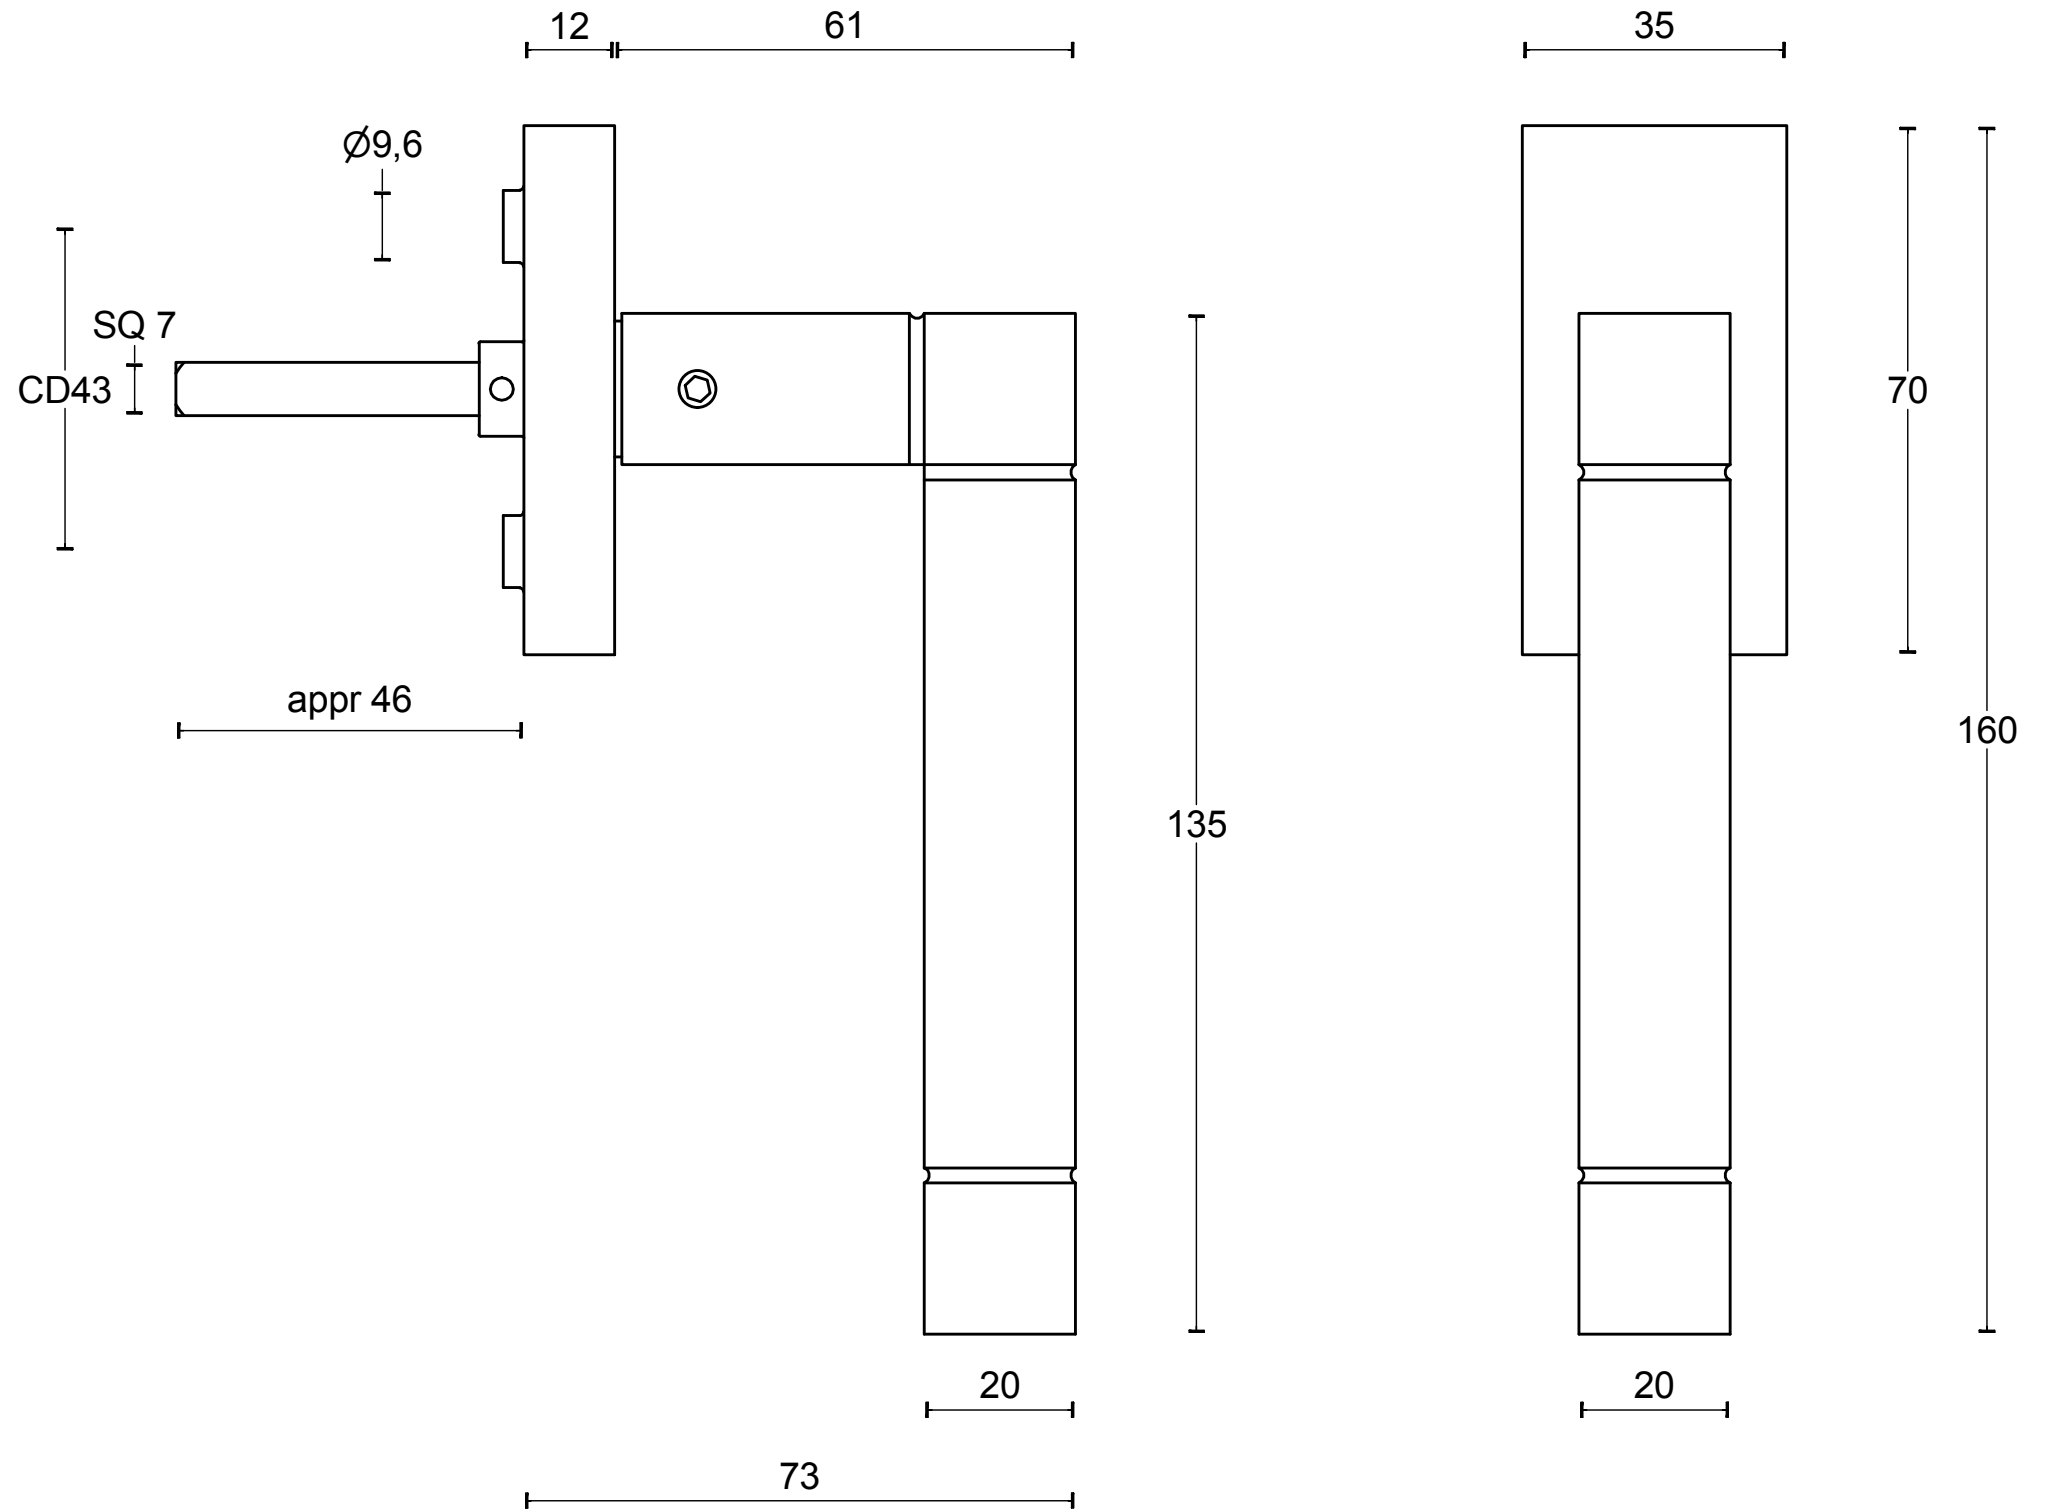

JB100-DK

non-locking tilt and turn
window handle
stainless steel

<h1>FORMANI®</h1>		Part number:	
		<h2>JB100-DK</h2>	
Doc no.:	3503D001 JB100DK V01.dwg	Drawn by:	Christian Brimbois
		Creation date:	15-9-2016
FORMANI HOLLAND B.V. EUROPALAAN 12 6199 AB MAASTRICHT-AIRPORT NL T +31 (0)43 308 90 00 INFO@FORMANI.COM FORMANI.COM			Format: <h1>A3</h1>