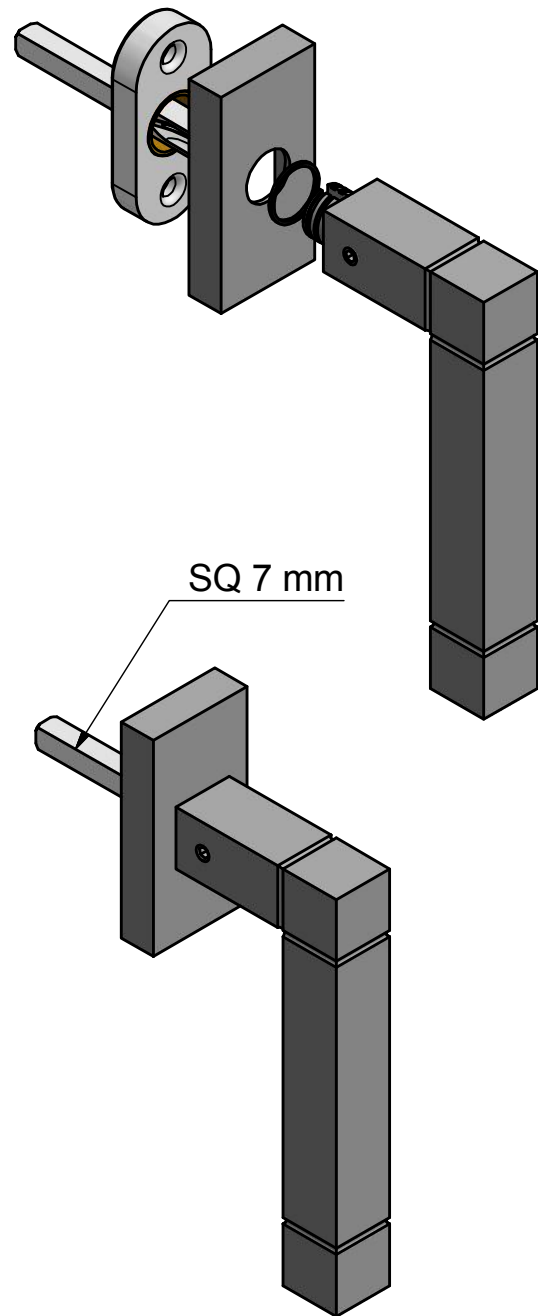

JB100-DK

non-locking tilt and turn
window handle
stainless steel

<h1>FORMANI®</h1>		Part number:	
		<h2>JB100-DK</h2>	
Doc no.:	3503D001 JB100DK V01.dwg	Drawn by:	Christian Brimbois
		Creation date:	15-9-2016
FORMANI HOLLAND B.V. EUROPALAAN 12 6199 AB MAASTRICHT-AIRPORT NL T +31 (0)43 308 90 00 INFO@FORMANI.COM FORMANI.COM			Format: <h1>A3</h1>