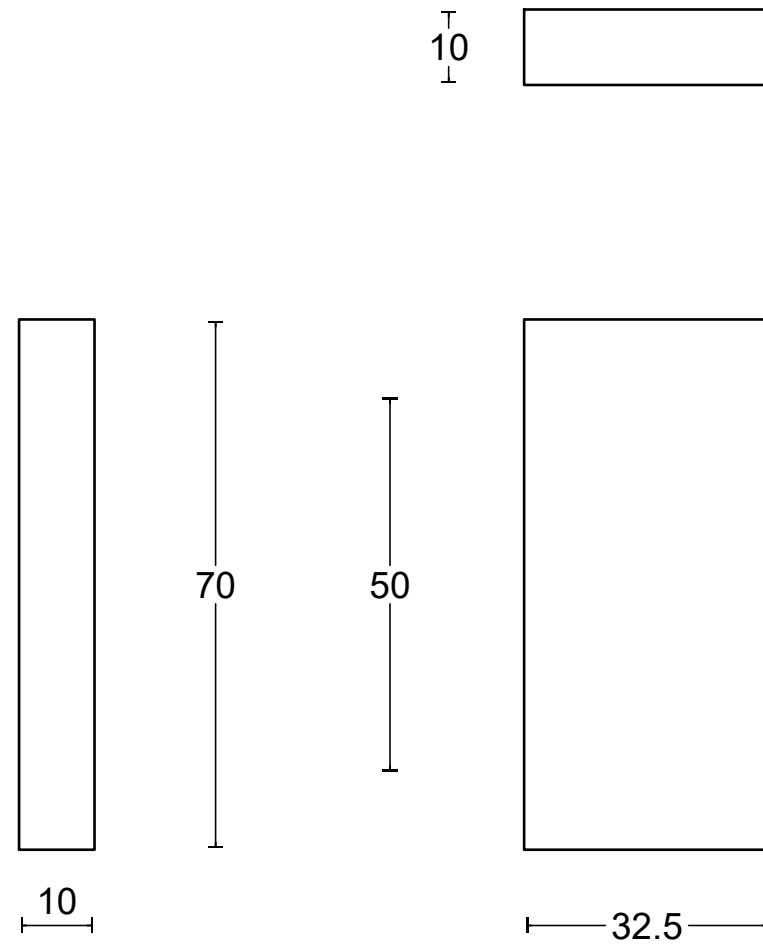

# LSQB32

small blank escutcheon  
stainless steel

FORMANI® FORMANI HOLLAND B.V. EUROPALAAN 12 6199 AB MAASTRICHT-AIRPORT NL T +31 (0)43 308 90 00 INFO@FORMANI.COM WWW.FORMANI.COM	Type :	LSQB32	Version:
	Formani filename: 1501R080_LSQB32_V01.dwg	Description: small blank escutcheon stainless steel	Format A3
	Drawn by: Semih Aslan		
Creation date: 12-4-2022			