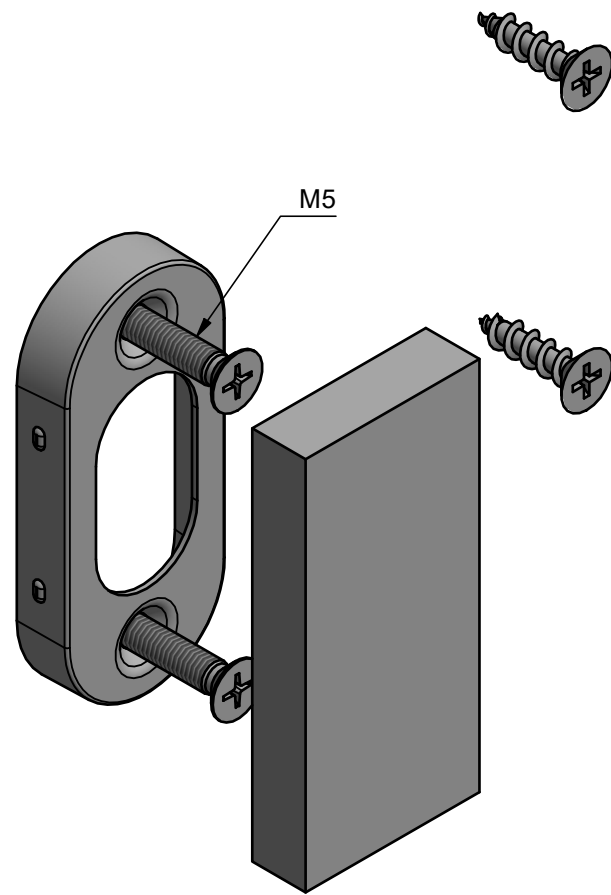

# LSQB32

small blank escutcheon  
stainless steel

FORMANI® FORMANI HOLLAND B.V. EUROPALAAN 12 6199 AB MAASTRICHT-AIRPORT NL T +31 (0)43 308 90 00 INFO@FORMANI.COM WWW.FORMANI.COM	Type :	LSQB32	Version:
	Formani filename: 1501R080_LSQB32_V01.dwg	Description: small blank escutcheon stainless steel	Format A3
	Drawn by: Semih Aslan		
Creation date: 12-4-2022			