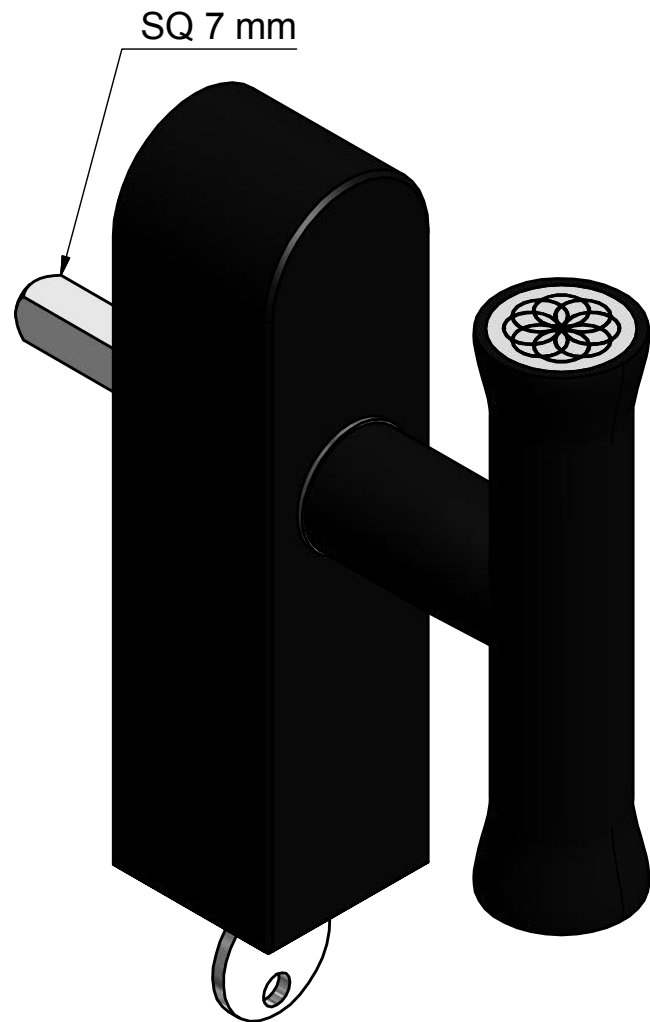

EV102-DKLOCK-O NM

locking tilt and turn
window handle
stainless steel
satin black

FORMANI®		Part number:	
		Description:	
Doc no.: 3103D012NMXX0 EV102-DKLOCK-O NM V02.dwg		EV102-DKLOCK-O NM	Format: A3
Drawn by: Christian Brimbois	Creation date: 24-2-2014		
Formani Holland B.V. · Amerikalaan 55 · 6199 AE Maastricht Airport · tel: +31 (0)43 308 90 00 · www.formani.nl · info@formani.nl			