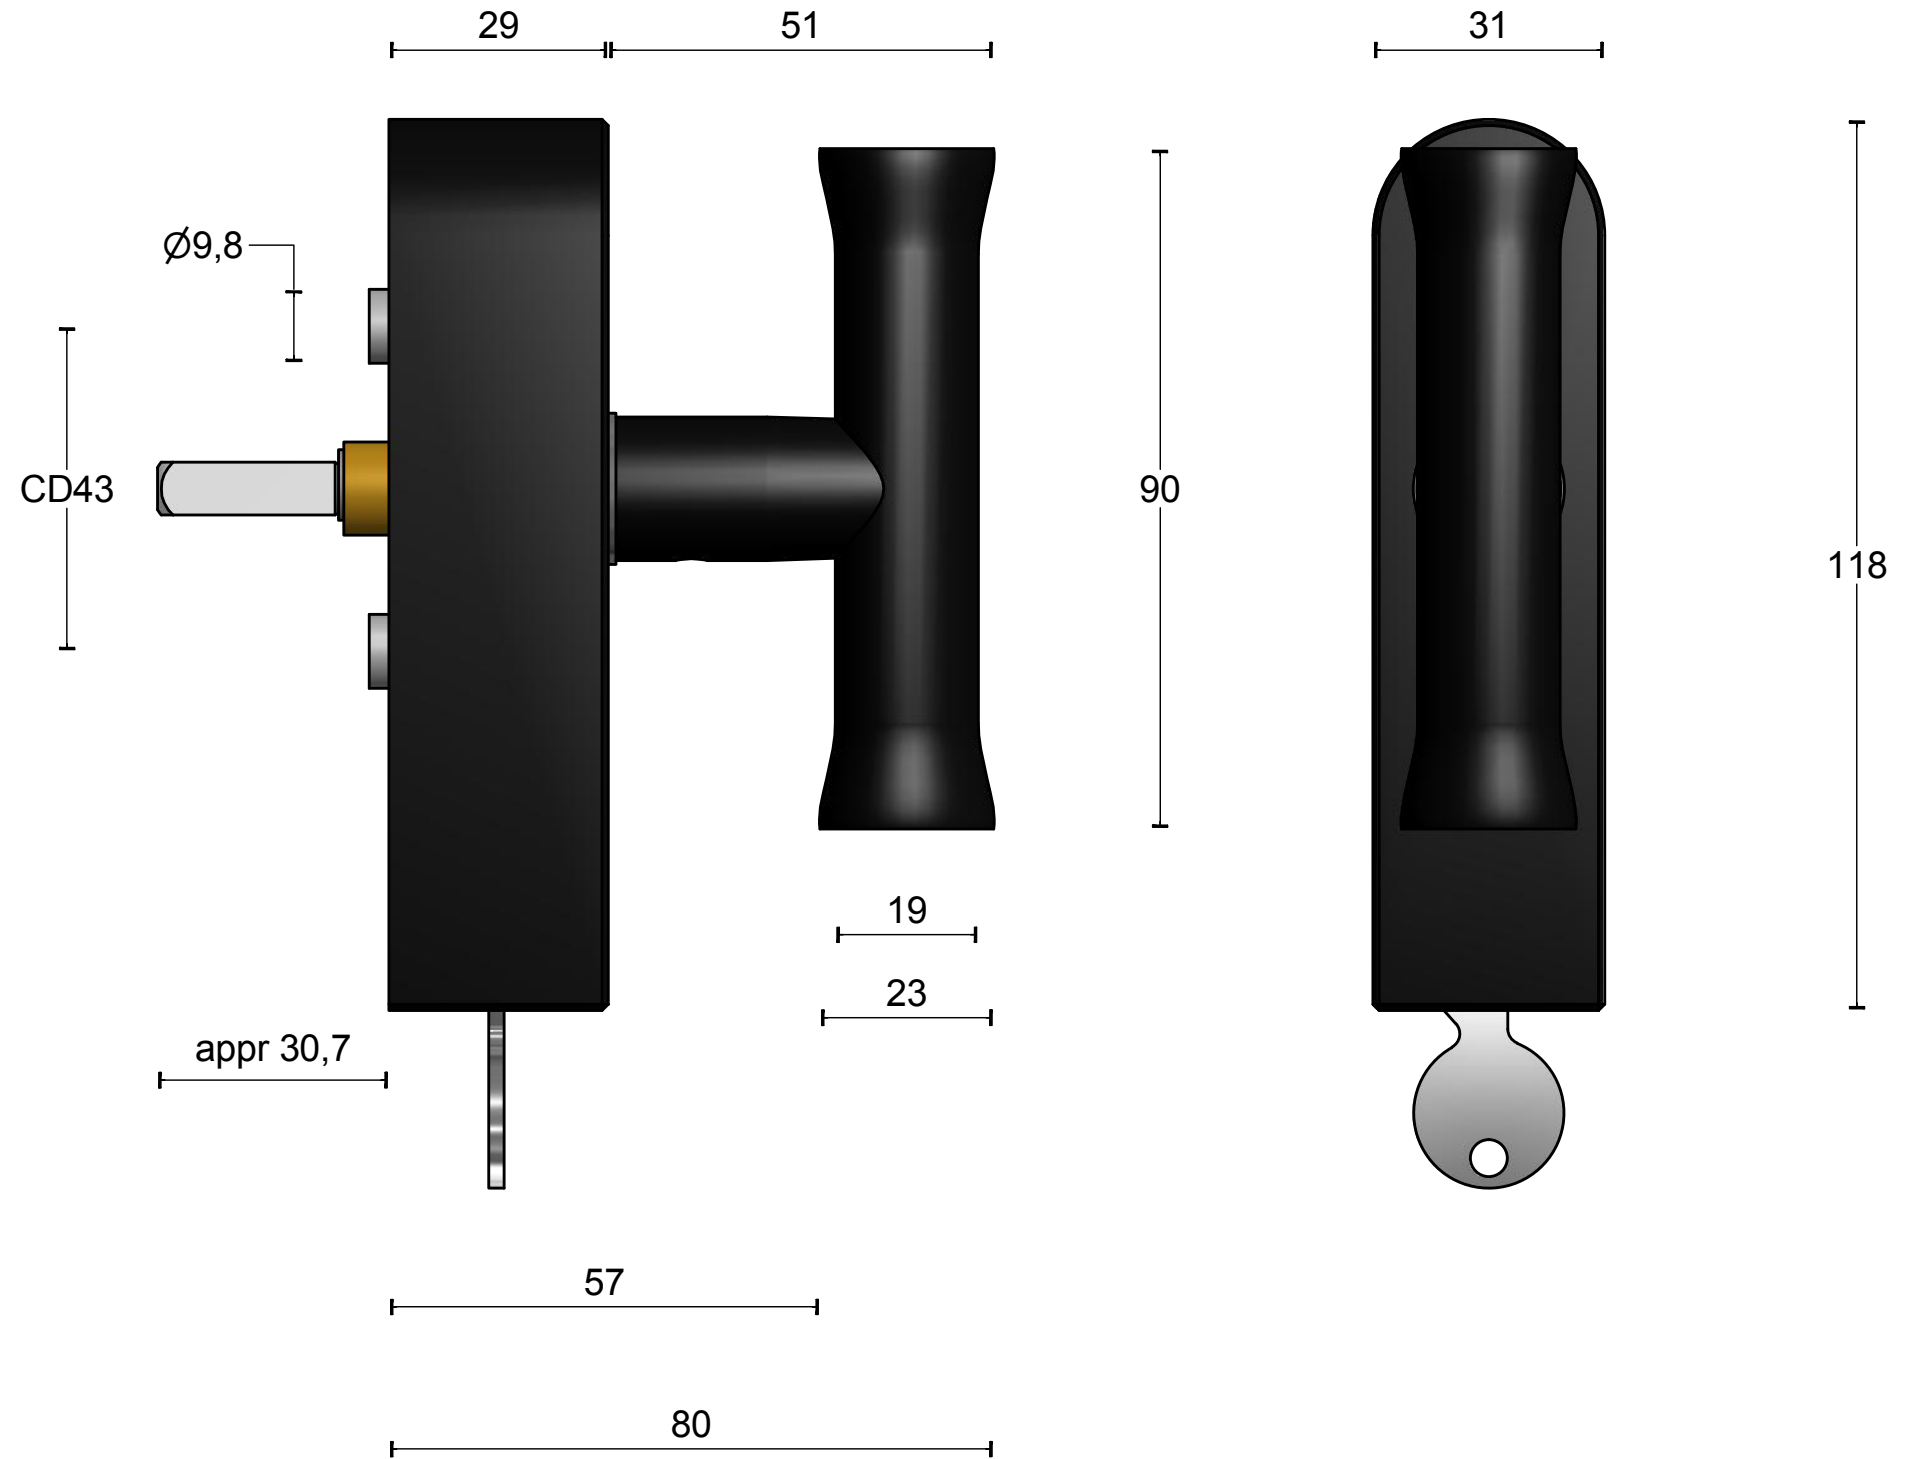

EV102-DKLOCK-O NM

locking tilt and turn
window handle
stainless steel
satin black

FORMANI®		Part number:	
		Description:	
Doc no.: 3103D012NMXX0 EV102-DKLOCK-O NM V02.dwg		EV102-DKLOCK-O NM	Format: A3
Drawn by: Christian Brimbois	Creation date: 24-2-2014		
Formani Holland B.V. · Amerikalaan 55 · 6199 AE Maastricht Airport · tel: +31 (0)43 308 90 00 · www.formani.nl · info@formani.nl			